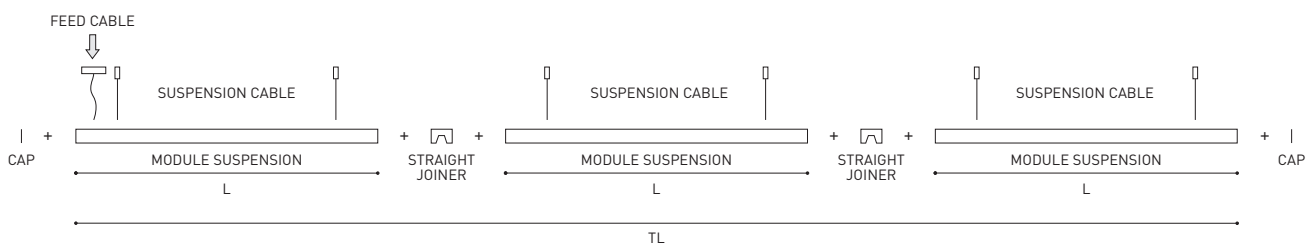

FIFTY 2 End Cap Kit	1050-00-10- WT NT
FIFTY Straight Joiner	1050-01-80
FIFTY Suspension Cable	1050-00-01 <small>At least 2 units needed. Extra unit each 120 cm. required</small>
FIFTY Suspension Power Line	A233-00-00- WT NT
	A233-00-10- WT NT