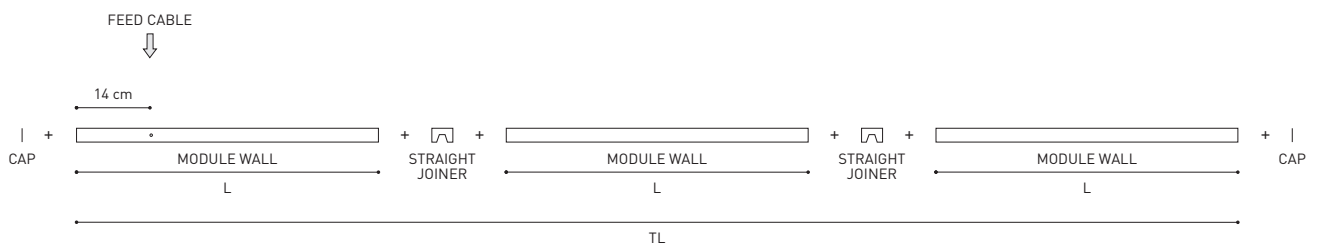

FIFTY 2 End Cap Kit 1050-00-10- | WT | NT |

FIFTY Straight Joiner 1050-01-80

FIFTY Power Line A234-00-00

COLOUR | WT □ RAL 9016 | NT ■ RAL 9005 |

MATERIAL |  AL |