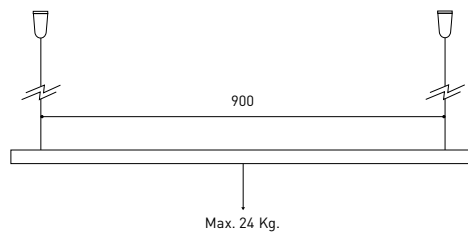

TRACK 48V TRIMLESS

ARKOSLIGHT®

TRACK 48V SURFACE

Available on request. Please consult.

TRACK 48V 1M	A338-01-00- N
TRACK 48V 2M	A338-02-00- N
TRACK 48V 3M	A338-03-00- N
TRACK 48V Corner 90° One Plane	A338-06-00- N
TRACK 48V Corner 90° Two Planes	A338-07-00- N