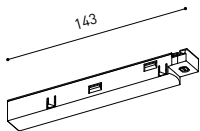

TRACK 48V 90° CORNER One Plane

*Electrical connection not included

TRACK 48V 90° CORNER Two Planes

*Electrical connection not included

TRACK 48V Live-End Connector

A338-00-01- | N |

TRACK 48V End

A338-00-06- | N |