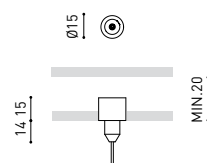

DIMENSIONS

ACCESSORIES

WIRE TRIMLESS ACCESSORY

AWARDS

Name	ART 3000K BG
Reference	A3420011BG
Color	Brushed Gold
RAL	Paint of metallic nanoparticles
Category	SUSPENSION

LIGHTING INFORMATION

Light source	LED
Gross luminous flux	630 Lm
Power	6,3 W
Power values of the system	7,00 W
Colour temperature	3000 K
Colour Rendering Index	CRI>90
Chromatic stability	MacAdam Step 3
Light beam angle	38°
Lighting efficiency	92%
Efficacy	100 Lm/W
Current intensity	700 mA
Dimming	No Dim - Other DIM, please consult
Control through bluetooth	Please Consult
Driver	Included
Electrical insulation class	<input type="checkbox"/>
Voltage	220 V/240 V
Frequency	50/60 Hz
Energy efficiency	A+
LED lifespan	L80B10 (Tc=85°C) >60.000h

OTHER DATA

Ingress Protection	IP20
Recess measurements	2 x Ø50 mm.
Cord length	Max. 5 m
Fast adjustment tensioner	No
Weight	1445 g.
Packaged weight	1980 g.
Packaging dimensions	Ø105 x 1080 mm
Units per package	1
Materials	Brass / Acrylonitrile Butadiene Styrene + Polycarbonate

POLAR DIAGRAM

CONICAL DIAGRAM

PRODUCT	
Model	Unipolar Trimless
Reference	A023-00-04- W N
Colour	W <input type="checkbox"/> RAL 9016 N <input type="checkbox"/> RAL 9005
Category	Accessories

2 Pcs. needed

DIMENSIONAL DRAWING