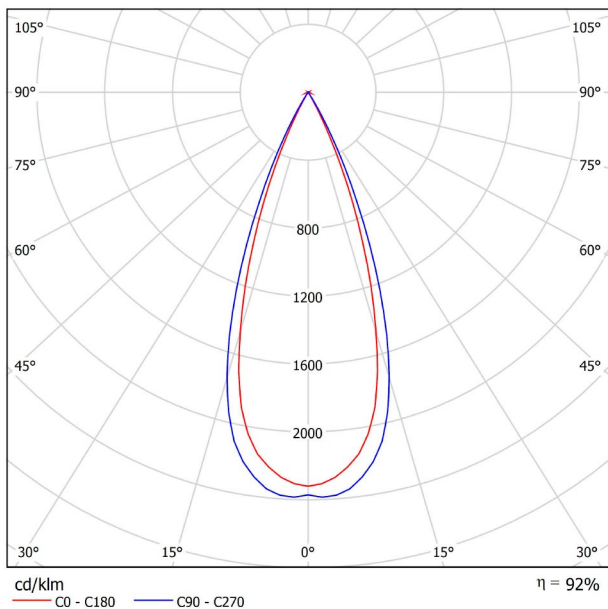

DIMENSIONS

ACCESSORIES

WIRE TRIMLESS ACCESSORY

AWARDS

Name	ART 3000K BG
Reference	A3420011BG
Color	Brushed Gold
RAL	Paint of metallic nanoparticles
Category	SUSPENSION

LIGHTING INFORMATION

Light source	LED
Gross luminous flux	630 Lm
Power	6,3 W
Power values of the system	7,00 W
Colour temperature	3000 K
Colour Rendering Index	CRI>90
Chromatic stability	MacAdam Step 3
Light beam angle	38°
Lighting efficiency	92%
Efficacy	100 Lm/W
Current intensity	700 mA
Dimming	No Dim - Other DIM, please consult
Control through bluetooth	Please Consult
Driver	Included
Electrical insulation class	<input type="checkbox"/>
Voltage	220 V/240 V
Frequency	50/60 Hz
Energy efficiency	A+
LED lifespan	L80B10 (Tc=85°C) >60.000h

OTHER DATA

Ingress Protection	IP20
Recess measurements	2 x Ø50 mm.
Cord length	Max. 5 m
Fast adjustment tensioner	No
Weight	1445 g.
Packaged weight	1980 g.
Packaging dimensions	Ø105 x 1080 mm
Units per package	1
Materials	Brass / Acrylonitrile Butadiene Styrene + Polycarbonate

POLAR DIAGRAM

CONICAL DIAGRAM

PRODUCT	
Model	Unipolar Trimless
Reference	A023-00-04- W N
Colour	W <input type="checkbox"/> RAL 9016 N <input type="checkbox"/> RAL 9005
Category	Accessories

2 Pcs. needed

DIMENSIONAL DRAWING