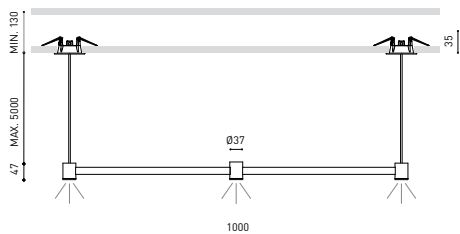

DIMENSIONS

ACCESSORIES

WIRE TRIMLESS ACCESSORY

AWARDS

Name	ART 3000K BG
Reference	A3420011BG
Color	Brushed Gold
RAL	Paint of metallic nanoparticles
Category	SUSPENSION

LIGHTING INFORMATION

Light source	LED
Gross luminous flux	630 Lm
Power	6,3 W
Power values of the system	7,00 W
Colour temperature	3000 K
Colour Rendering Index	CRI>90
Chromatic stability	MacAdam Step 3
Light beam angle	38°
Lighting efficiency	92%
Efficacy	100 Lm/W
Current intensity	700 mA
Dimming	No Dim - Other DIM, please consult
Control through bluetooth	Please Consult
Driver	Included
Electrical insulation class	<input type="checkbox"/>
Voltage	220 V/240 V
Frequency	50/60 Hz
Energy efficiency	A+
LED lifespan	L80B10 (Tc=85°C) >60.000h

OTHER DATA

Ingress Protection	IP20
Recess measurements	2 x Ø50 mm.
Cord length	Max. 5 m
Fast adjustment tensioner	No
Weight	1445 g.
Packaged weight	1980 g.
Packaging dimensions	Ø105 x 1080 mm
Units per package	1
Materials	Brass / Acrylonitrile Butadiene Styrene + Polycarbonate

POLAR DIAGRAM

CONICAL DIAGRAM

PRODUCT	
Model	Unipolar Trimless
Reference	A023-00-04- W N
Colour	W <input type="checkbox"/> RAL 9016 N <input type="checkbox"/> RAL 9005
Category	Accessories

2 Pcs. needed

DIMENSIONAL DRAWING