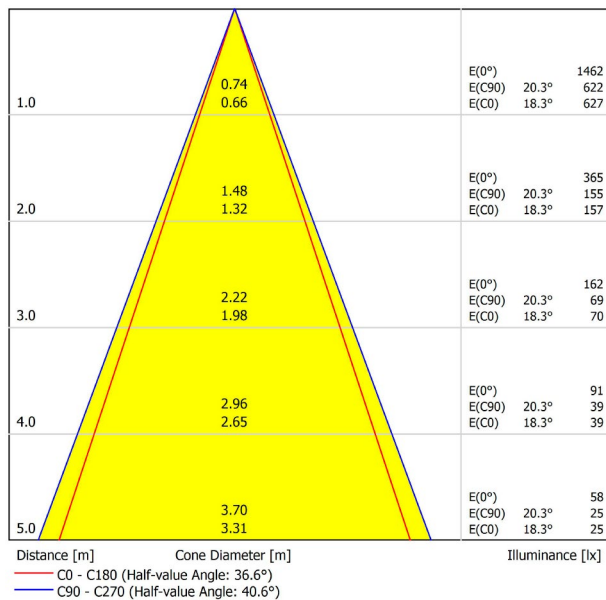

CONICAL DIAGRAM