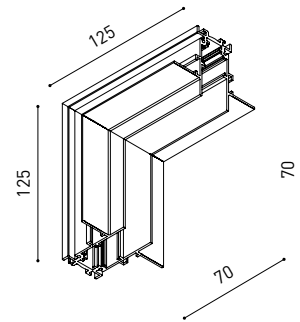

CABLE SECTION AND LENGTH BETWEEN TRACK 48V AND POWER SUPPLY

TRACK LENGTH (m)		10			20		29
CABLE LENGTH (m)		1	10	20	1	10	1
POWER (W)	CABLE SECTION (mm²)						
75W	0,75mm²	✓	✓	✓	✓	✓	✓
	1,5mm²	✓	✓	✓	✓	✓	✓
150W	0,75mm²	✓	X	X	✓	X	✓
	1,5mm²	✓	✓	X	✓	✓	✓

COLOUR | N ■ RAL 9005 |

Recommended for installations where the profile can be installed before the false plasteboard ceiling (thickness 12,5mm.)

TRACK 48V TRIMLESS

ARKOSLIGHT®

TRACK 48V SURFACE

Available on request. Please consult.

TRACK 48V 90° CORNER One Plane

*Electrical connection not included

TRACK 48V 90° CORNER Two Planes

*Electrical connection not included

TRACK 48V Live-End Connector

A338-00-01- | N |

TRACK 48V End

A338-00-06- | N |