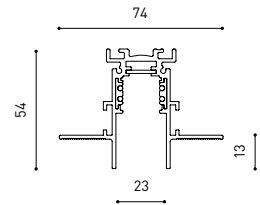

ANDERE DATEN

Dichtigkeit	IP20
Schwenkwinkel	90°
Drehwinkel	360°
Schiennentyp	Track 48V
Gewicht	90 g.
Gewicht inkl. Verpackung	135 g.
Abmessungen der Verpackung	190 × 145 × 24 mm.
Stück pro Verpackung	1
Materialien	Aluminium / Polycarbonat

POLAR-KOORDINATEN DIAGRAMM

KEGELDIAGRAMM

TRACK 48V TRIMLESS

ARKOSLIGHT®

TRACK 48V SURFACE

Available on request. Please consult.

TRACK 48V 1M	A338-01-00- N
TRACK 48V 2M	A338-02-00- N
TRACK 48V 3M	A338-03-00- N
TRACK 48V Corner 90° One Plane	A338-06-00- N
TRACK 48V Corner 90° Two Planes	A338-07-00- N

		P	I	D	
CONSTANT VOLTAGE LED POWER SUPPLY	 NO DIM	0434-01-21	75W	48V	180 x 52 x 30mm
		0434-01-22	150W	48V	240 x 60 x 49mm
	 DALI	0434-01-19	75W	48V	235 x 100 x 31mm
		0434-01-20	150W	48V	235 x 100 x 31mm

CABLE SECTION AND LENGTH BETWEEN TRACK 48V AND POWER SUPPLY

TRACK LENGTH (m)		10			20		29
CABLE LENGTH (m)		1	10	20	1	10	1
POWER (W)	CABLE SECTION (mm²)						
75W	0,75mm²	✓	✓	✓	✓	✓	✓
	1,5mm²	✓	✓	✓	✓	✓	✓
150W	0,75mm²	✓	X	X	✓	X	✓
	1,5mm²	✓	✓	X	✓	✓	✓