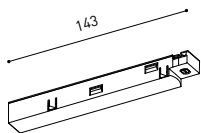

CABLE SECTION AND LENGTH BETWEEN TRACK 48V AND POWER SUPPLY

TRACK LENGTH (m)		10			20		29
CABLE LENGTH (m)		1	10	20	1	10	1
POWER (W)	CABLE SECTION (mm²)						
75W	0,75mm²	✓	✓	✓	✓	✓	✓
	1,5mm²	✓	✓	✓	✓	✓	✓
150W	0,75mm²	✓	X	X	✓	X	✓
	1,5mm²	✓	✓	X	✓	✓	✓

TRACK 48V 90° CORNER One Plane

*Electrical connection not included

TRACK 48V 90° CORNER Two Planes

*Electrical connection not included

TRACK 48V Live-End Connector

A338-00-01- | N |

TRACK 48V End

A338-00-06- | N |