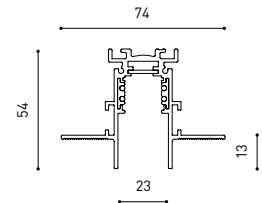

ANDERE DATEN

Dichtigkeit	IP20
Schwenkwinkel	90°
Drehwinkel	360°
Schientyp	Track 48V
Gewicht	130 g.
Gewicht inkl. Verpackung	175 g.
Abmessungen der Verpackung	190 x 145 x 24 mm.
Stück pro Verpackung	1
Materialien	Aluminium / Polycarbonat

POLAR-KOORDINATEN DIAGRAMM

KEGELDIAGRAMM

TRACK 48V TRIMLESS

ARKOSLIGHT®

TRACK 48V SURFACE

Available on request. Please consult.

TRACK 48V 1M	A338-01-00- N
TRACK 48V 2M	A338-02-00- N
TRACK 48V 3M	A338-03-00- N
TRACK 48V Corner 90° One Plane	A338-06-00- N
TRACK 48V Corner 90° Two Planes	A338-07-00- N

		P	I	D
CONSTANT VOLTAGE LED POWER SUPPLY	0434-01-21	75W	48V	180 x 52 x 30mm
	0434-01-22	150W	48V	240 x 60 x 49mm
	0434-01-19	75W	48V	235 x 100 x 31mm
	0434-01-20	150W	48V	235 x 100 x 31mm

CABLE SECTION AND LENGTH BETWEEN TRACK 48V AND POWER SUPPLY

TRACK LENGTH (m)		10			20		29
CABLE LENGTH (m)		1	10	20	1	10	1
POWER (W)	CABLE SECTION (mm ²)						
75W	0,75mm ²	✓	✓	✓	✓	✓	✓
	1,5mm ²	✓	✓	✓	✓	✓	✓
150W	0,75mm ²	✓	X	X	✓	X	✓
	1,5mm ²	✓	✓	X	✓	✓	✓

COLOUR | N ■ RAL 9005 |