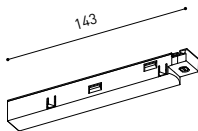

TRACK LENGTH (m)		10			20		29
CABLE LENGTH (m)		1	10	20	1	10	1
POWER (W)	CABLE SECTION (mm ²)						
75W	0,75mm ²	✓	✓	✓	✓	✓	✓
	1,5mm ²	✓	✓	✓	✓	✓	✓
150W	0,75mm ²	✓	X	X	✓	X	✓
	1,5mm ²	✓	✓	X	✓	✓	✓

COLOUR | N ■ RAL 9005 |

TRACK 48V 90° CORNER One Plane

*Electrical connection not included

TRACK 48V 90° CORNER Two Planes

*Electrical connection not included

TRACK 48V Live-End Connector

A338-00-01- | N |

TRACK 48V End

A338-00-06- | N |