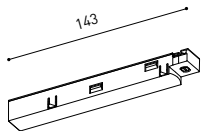

TRACK LENGTH (m)		10			20		29
CABLE LENGTH (m)		1	10	20	1	10	1
POWER (W)	CABLE SECTION (mm ²)						
75W	0,75mm ²	✓	✓	✓	✓	✓	✓
	1,5mm ²	✓	✓	✓	✓	✓	✓
150W	0,75mm ²	✓	X	X	✓	X	✓
	1,5mm ²	✓	✓	X	✓	✓	✓

COLOUR | N ■ RAL 9005 |

TRACK 48V 90° CORNER One Plane

*Electrical connection not included

TRACK 48V 90° CORNER Two Planes

*Electrical connection not included

TRACK 48V Live-End Connector

A338-00-01- | N |

TRACK 48V End

A338-00-06- | N |