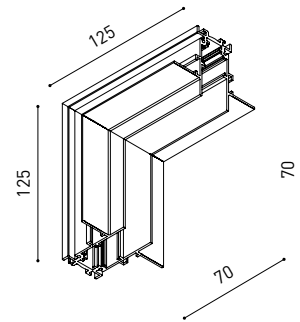

COLOUR | N ■ RAL 9005 |

Recommended for installations where the profile can be installed before the false plasteboard ceiling (thickness 12,5mm.)

TRACK 48V TRIMLESS

ARKOSLIGHT®

TRACK 48V SURFACE

Available on request. Please consult.

TRACK 48V 90° CORNER One Plane

*Electrical connection not included

TRACK 48V 90° CORNER Two Planes

*Electrical connection not included

TRACK 48V Live-End Connector

A338-00-01- | N |

TRACK 48V End

A338-00-06- | N |