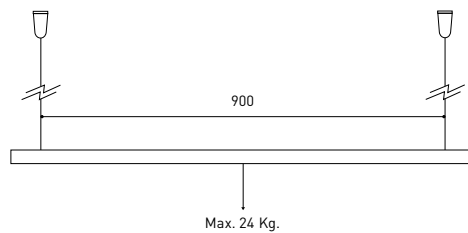

TRACK 48V TRIMLESS

ARKOSLIGHT®

TRACK 48V SURFACE

Available on request. Please consult.

TRACK 48V 1M	A338-01-00- N
TRACK 48V 2M	A338-02-00- N
TRACK 48V 3M	A338-03-00- N
TRACK 48V Corner 90° One Plane	A338-06-00- N
TRACK 48V Corner 90° Two Planes	A338-07-00- N

CABLE SECTION AND LENGTH BETWEEN TRACK 48V AND POWER SUPPLY

TRACK LENGTH (m)		10			20		29
CABLE LENGTH (m)		1	10	20	1	10	1
POWER (W)	CABLE SECTION (mm²)						
75W	0,75mm²	✓	✓	✓	✓	✓	✓
	1,5mm²	✓	✓	✓	✓	✓	✓
150W	0,75mm²	✓	X	X	✓	X	✓
	1,5mm²	✓	✓	X	✓	✓	✓