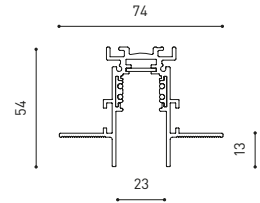

TRACK 48V SURFACE

Available on request. Please consult.

| | |
|---------------------------------|-----------------|
| TRACK 48V 1M | A338-01-00- N |
| TRACK 48V 2M | A338-02-00- N |
| TRACK 48V 3M | A338-03-00- N |
| TRACK 48V Corner 90° One Plane | A338-06-00- N |
| TRACK 48V Corner 90° Two Planes | A338-07-00- N |

CABLE SECTION AND LENGTH BETWEEN TRACK 48V AND POWER SUPPLY

| TRACK LENGTH (m) | | 10 | | | 20 | | 29 |
|------------------|---------------------|----|----|----|----|----|----|
| CABLE LENGTH (m) | | 1 | 10 | 20 | 1 | 10 | 1 |
| POWER (W) | CABLE SECTION (mm²) | | | | | | |
| 75W | 0,75mm² | ✓ | ✓ | ✓ | ✓ | ✓ | ✓ |
| | 1,5mm² | ✓ | ✓ | ✓ | ✓ | ✓ | ✓ |
| 150W | 0,75mm² | ✓ | ✓ | X | ✓ | ✓ | ✓ |
| | 1,5mm² | ✓ | ✓ | ✓ | ✓ | ✓ | ✓ |