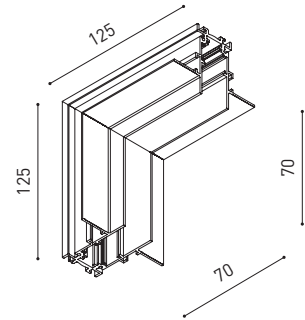

COLOUR | N ■ RAL 9005 |

Recommended for installations where the profile can be installed before the false plasteboard ceiling (thickness 12,5mm.)

TRACK 48V TRIMLESS

ARKOSLIGHT®

TRACK 48V SURFACE

Available on request. Please consult.

TRACK 48V 90° CORNER One Plane

*Electrical connection not included

TRACK 48V 90° CORNER Two Planes

*Electrical connection not included

TRACK 48V Live-End Connector

A338-00-01- | N |

TRACK 48V End

A338-00-06- | N |