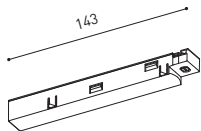

TRACK 48V 90° CORNER One Plane

*Electrical connection not included

TRACK 48V 90° CORNER Two Planes

*Electrical connection not included

TRACK 48V Live-End Connector

A338-00-01- | N |

TRACK 48V End

A338-00-06- | N |