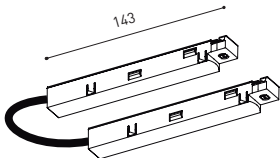

TRACK 48V Corner 90° Connector

A338-00-12

TRACK 48V Suspension Kit

A338-00-08

See accessories quantities*

TRACK 48V Short T-Bracket

A338-00-03

TRACK 48V Clamp for M6 ROD

A338-00-09

See accessories quantities*