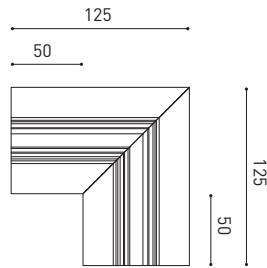

CABLE SECTION AND LENGTH BETWEEN TRACK 48V AND POWER SUPPLY

| TRACK LENGTH (m) | | 10 | | | 20 | | 29 |
|------------------|---------------------|----|----|----|----|----|----|
| CABLE LENGTH (m) | | 1 | 10 | 20 | 1 | 10 | 1 |
| POWER (W) | CABLE SECTION (mm²) | | | | | | |
| 75W | 0,75mm² | ✓ | ✓ | ✓ | ✓ | ✓ | ✓ |
| | 1,5mm² | ✓ | ✓ | ✓ | ✓ | ✓ | ✓ |
| 150W | 0,75mm² | ✓ | ✓ | X | ✓ | ✓ | ✓ |
| | 1,5mm² | ✓ | ✓ | ✓ | ✓ | ✓ | ✓ |

COLOUR | N ■ RAL 9005 |

Recommended for installations where the profile can be installed before the false plasteboard ceiling (thickness 12,5mm.)

TRACK 48V TRIMLESS

ARKOSLIGHT®

TRACK 48V SURFACE

Available on request. Please consult.

TRACK 48V 90° CORNER One Plane

*Electrical connection not included

TRACK 48V 90° CORNER Two Planes

*Electrical connection not included

TRACK 48V Live-End Connector

A338-00-01- | N |

TRACK 48V End

A338-00-06- | N |