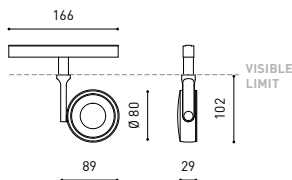

GRÖßE

ZUBEHÖR

HIGH CHROMATIC LED

TRACK 48V OPTIONS

PREISE

Name	SIX M 48V 19° 2700K WT
Artikelnummer	A3300110WT
Farbe	Weiß strukturiert
RAL	9016
Kategorie	TRACKLIGHTS

PRODUKT

SIX M 48V 19° 2700K WT

310°

360°

Track 48V

303 g.

375 g.

188 × 165 × 53 mm.

1

Aluminium / Polycarbonat

		P	I	D
CONSTANT VOLTAGE LED POWER SUPPLY	0434-01-21	75W	48V	180 x 52 x 30mm
	0434-01-22	150W	48V	240 x 60 x 49mm

CABLE SECTION AND LENGTH BETWEEN TRACK 48V AND POWER SUPPLY

TRACK LENGTH (m)		10			20		29
CABLE LENGTH (m)		1	10	20	1	10	1
POWER (W)	CABLE SECTION (mm²)						
75W	0,75mm²	✓	✓	✓	✓	✓	✓
	1,5mm²	✓	✓	✓	✓	✓	✓
150W	0,75mm²	✓	✓	X	✓	✓	✓
	1,5mm²	✓	✓	✓	✓	✓	✓