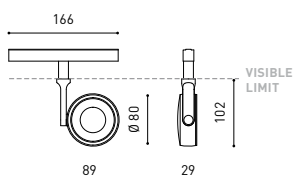

GRÖÖE

ZUBEHÖR

HIGH CHROMATIC LED

TRACK 48V OPTIONS

PREISE

Name	SIX M 48V 19° 4000K WT
Artikelnummer	A3300112WT
Farbe	Weiß strukturiert
RAL	9016
Kategorie	TRACKLIGHTS

PRODUKT

SIX M 48V 19° 4000K WT

A3300112WT

Weiß strukturiert

9016

TRACKLIGHTS

LICHTINFORMATIONEN

LED

2160 Lm

17 W

17,89 W

4000 K

CRI>90

Mac Adam Step 2

19°

93%

127 Lm/W

500 mA

Bitte anfragen

Inklusiv

III

48 Vdc

A+

L80B10 (Tj=85°C) >60.000h

ANDERE DATEN

IP20

310°

360°

Track 48V

303 g.

375 g.

188 × 165 × 53 mm.

1

Aluminium / Polycarbonat

Lichtquelle	LED
Bruttolichtstrom	2160 Lm
Leistung	17 W
Leistungswerte des Systems	17,89 W
Farbtemperatur	4000 K
Farbwiedergabeindex	CRI>90
Farbstabilität	Mac Adam Step 2
Abstrahlwinkel	19°
Leuchtenwirkungsgrad (LOR)	93%
Lichtausbeute	127 Lm/W
Stromstärke	500 mA
Steuerung über Bluetooth	Bitte anfragen
Vorschaltgerät	Inklusiv
Schutzklasse	III
Spannung	48 Vdc
Energieeffizienzklasse	A+
Nutzlebensdauer der LED in Betriebsstunden	L80B10 (Tj=85°C) >60.000h
Dichtigkeit	IP20
Schwenkwinkel	310°
Drehwinkel	360°
Schientyp	Track 48V
Gewicht	303 g.
Gewicht inkl. Verpackung	375 g.
Abmessungen der Verpackung	188 × 165 × 53 mm.
Stück pro Verpackung	1
Materialien	Aluminium / Polycarbonat

Six 48V ist eine Strahlerfamilie für Niedervoltschienen, die sich durch ihre Leichtigkeit und Eleganz auszeichnet. Erhältlich in den Größen L, M, S, XS und XS Double. Sein Körper hat eine Scheibenform und ist leicht abgerundet, was eine innovative Kombination aus Reflektor und Linse einschließt. Die gemeinsame Aktion beider schafft es, die Lichtstrahlen mit der maximalen Gleichmäßigkeit in einem minimalen Abstand zu lenken, der ihr differenziertes Design - reduziert und minimalistisch - ermöglicht. Darüber hinaus bietet der Gelenkarm eine große Bewegungsfreiheit, um den Strahler in alle Richtungen zu führen.