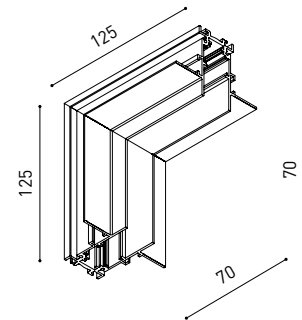

COLOUR | N ■ RAL 9005 |

Recommended for installations where the profile can be installed before the false plasteboard ceiling (thickness 12,5mm.)

TRACK 48V TRIMLESS

ARKOSLIGHT®

TRACK 48V SURFACE

Available on request. Please consult.

TRACK 48V 90° CORNER One Plane

*Electrical connection not included

TRACK 48V 90° CORNER Two Planes

*Electrical connection not included

TRACK 48V Live-End Connector

A338-00-01- | N |

TRACK 48V End

A338-00-06- | N |