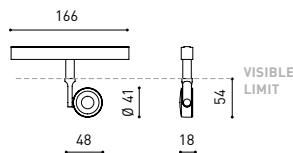

GRÖßE

ZUBEHÖR

HIGH CHROMATIC LED

TRACK 48V OPTIONS

PREISE

GERMAN
DESIGN
AWARD
WIENNER
2019

GOOD
DESIGN

Name	SIX XS 48V 17° 3000K WT
Artikelnummer	A3350111WT
Farbe	Weiß strukturiert
RAL	9016
Kategorie	TRACKLIGHTS

PRODUKT

SIX XS 48V 17° 3000K WT

A3350111WT

Weiß strukturiert

9016

TRACKLIGHTS

LICHTINFORMATIONEN

LED

500 Lm

4,5 W

4,74 W

3000 K

CRI>90

Mac Adam Step 2

17°

90%

111 Lm/W

500 mA

Bitte anfragen

Inklusiv

III

48 Vdc

A++

L80B10 (Tj=85°C) >60.000h

ANDERE DATEN

IP20

310°

360°

Track 48V

112 g.

160 g.

190 × 145 × 24 mm.

1

Aluminium / Polycarbonat

Lichtquelle	LED
Bruttolichtstrom	500 Lm
Leistung	4,5 W
Leistungswerte des Systems	4,74 W
Farbtemperatur	3000 K
Farbwiedergabeindex	CRI>90
Farbstabilität	Mac Adam Step 2
Abstrahlwinkel	17°
Leuchtenwirkungsgrad (LOR)	90%
Lichtausbeute	111 Lm/W
Stromstärke	500 mA
Steuerung über Bluetooth	Bitte anfragen
Vorschaltgerät	Inklusiv
Schutzklasse	III
Spannung	48 Vdc
Energieeffizienzklasse	A++
Nutzlebensdauer der LED in Betriebsstunden	L80B10 (Tj=85°C) >60.000h
Dichtigkeit	IP20
Schwenkwinkel	310°
Drehwinkel	360°
Schientyp	Track 48V
Gewicht	112 g.
Gewicht inkl. Verpackung	160 g.
Abmessungen der Verpackung	190 × 145 × 24 mm.
Stück pro Verpackung	1
Materialien	Aluminium / Polycarbonat

Six 48V ist eine Strahlerfamilie für Niedervoltschienen, die sich durch ihre Leichtigkeit und Eleganz auszeichnet. Erhältlich in den Größen L, M, S, XS und XS Double. Sein Körper hat eine Scheibenform und ist leicht abgerundet, was eine innovative Kombination aus Reflektor und Linse einschließt. Die gemeinsame Aktion beider schafft es, die Lichtstrahlen mit der maximalen Gleichmäßigkeit in einem minimalen Abstand zu lenken, der ihr differenziertes Design - reduziert und minimalistisch - ermöglicht. Darüber hinaus bietet der Gelenkarm eine große Bewegungsfreiheit, um den Strahler in alle Richtungen zu führen.