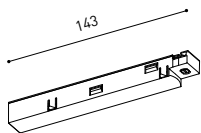

TRACK 48V 90° CORNER One Plane

*Electrical connection not included

TRACK 48V 90° CORNER Two Planes

*Electrical connection not included

TRACK 48V Live-End Connector

A338-00-01- | N |

TRACK 48V End

A338-00-06- | N |