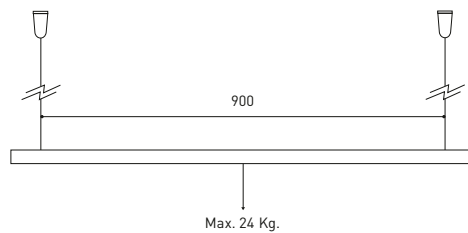

TRACK 48V TRIMLESS

ARKOSLIGHT®

TRACK 48V SURFACE

Available on request. Please consult.

TRACK 48V 1M	A338-01-00- N
TRACK 48V 2M	A338-02-00- N
TRACK 48V 3M	A338-03-00- N
TRACK 48V Corner 90° One Plane	A338-06-00- N
TRACK 48V Corner 90° Two Planes	A338-07-00- N

		P	I	D
CONSTANT VOLTAGE LED POWER SUPPLY	0434-01-21	75W	48V	180 x 52 x 30mm
	0434-01-22	150W	48V	240 x 60 x 49mm

CABLE SECTION AND LENGTH BETWEEN TRACK 48V AND POWER SUPPLY

TRACK LENGTH (m)		10			20		29
CABLE LENGTH (m)		1	10	20	1	10	1
POWER (W)	CABLE SECTION (mm²)						
75W	0,75mm²	✓	✓	✓	✓	✓	✓
	1,5mm²	✓	✓	✓	✓	✓	✓
150W	0,75mm²	✓	✓	X	✓	✓	✓
	1,5mm²	✓	✓	✓	✓	✓	✓