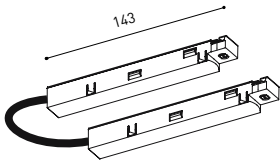

TRACK 48V Corner 90° Connector

A338-00-12

TRACK 48V Suspension Kit

A338-00-08

See accessories quantities*

TRACK 48V Short T-Bracket

A338-00-03

TRACK 48V Clamp for M6 ROD

A338-00-09

See accessories quantities*