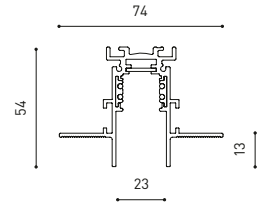

TRACK 48V TRIMLESS

ARKOSLIGHT®

TRACK 48V SURFACE

Available on request. Please consult.

TRACK 48V 1M	A338-01-00- | N |
TRACK 48V 2M	A338-02-00- | N |
TRACK 48V 3M	A338-03-00- | N |
TRACK 48V Corner 90° One Plane	A338-06-00- | N |
TRACK 48V Corner 90° Two Planes	A338-07-00- | N |