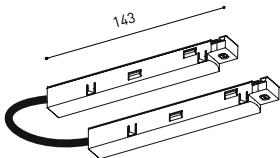

TRACK 48V Corner 90° Connector

A338-00-12

TRACK 48V Suspension Kit

A338-00-08

See accessories quantities*

TRACK 48V Short T-Bracket

A338-00-03

TRACK 48V Clamp for M6 ROD

A338-00-09

See accessories quantities*