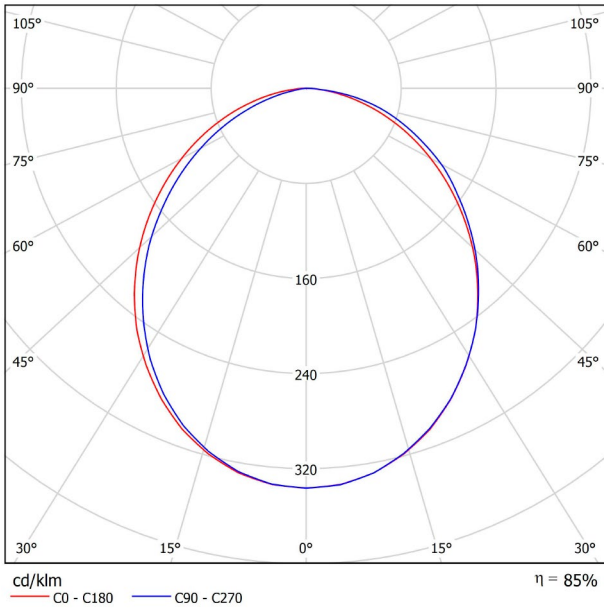

DIMENSIONS

Name	REC DIM 2700K WT
Reference	A2560020WT
Color	Textured white
RAL	9016
Category	WALL & FLOOR LIGHTS
PRODUCT	
LIGHTING INFORMATION	
Light source	LED
Gross luminous flux	5200 Lm
Power	39,5 W
Power values of the system	42,93 W
Colour temperature	2700 K
Colour Rendering Index	CRI>90
Chromatic stability	Mac Adam Step 2
Lighting efficiency	85%
Efficacy	132 Lm/W
Current intensity	400 mA
Dimming	DALI / Push
Control through bluetooth	Please Consult
Driver	Included
Electrical insulation class	⊕
Voltage	220 V/240 V
Frequency	50/60 Hz
Energy efficiency	A+
LED lifespan	L80B10 (Tc=80°C) >60.000h
OTHER DATA	
Ingress Protection	IP20
Weight	1830 g.
Packaged weight	1983,8 g.
Packaging dimensions	384 × 180 × 44 mm.
Units per package	1
Materials	Aluminium / Polymethyl Methacrylate

POLAR DIAGRAM

CONICAL DIAGRAM