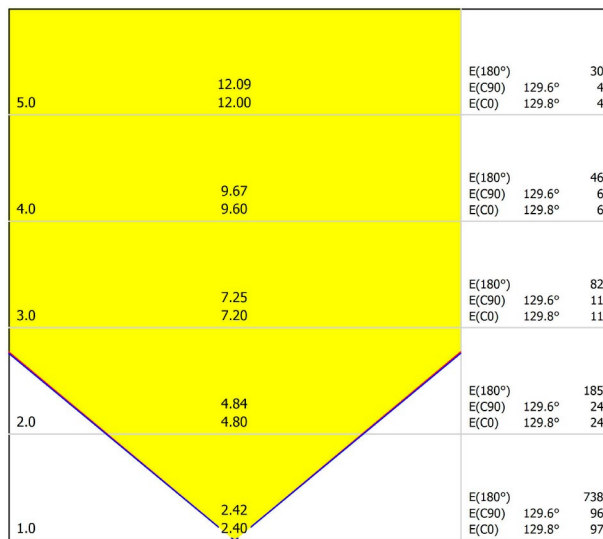

DIMENSIONS

Name	REC MINI 2700K WT
Reference	A3080010WT
Color	Textured white
RAL	9016
Category	WALL & FLOOR LIGHTS
PRODUCT	
Light source	LED
Gross luminous flux	2450 Lm
Power	20 W
Power values of the system	23,53 W
Colour temperature	2700 K
Colour Rendering Index	CRI>90
Chromatic stability	Mac Adam Step 2
Lighting efficiency	75%
Efficacy	123 Lm/W
Current intensity	700 mA
Control through bluetooth	Please Consult
Driver	Included
Electrical insulation class	<input type="checkbox"/>
Voltage	220 V/240 V
Frequency	50/60 Hz
Energy efficiency	A+
LED lifespan	L80B10 (Tc=80°C) >60.000h
LIGHTING INFORMATION	
Ingress Protection	IP20
Weight	900 g.
Packaged weight	975 g.
Packaging dimensions	232 x 190 x 48 mm.
Units per package	1
Materials	Aluminium / Polymethyl Methacrylate
OTHER DATA	

POLAR DIAGRAM

cd/klm
 — C0 - C180 — C90 - C270

η = 75%

CONICAL DIAGRAM

Distance [m] Cone Diameter [m] Illuminance [lx]

— C0 - C180 (Half-value Angle: 100.4°)
 — C90 - C270 (Half-value Angle: 100.8°)