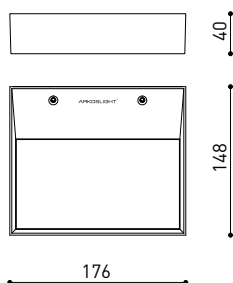

DIMENSIONS

Name	REC MINI 2700K WT
Reference	A3080010WT
Color	Textured white
RAL	9016
Category	WALL & FLOOR LIGHTS
PRODUCT	
Light source	LED
Gross luminous flux	2450 Lm
Power	20 W
Power values of the system	23,53 W
Colour temperature	2700 K
Colour Rendering Index	CRI>90
Chromatic stability	Mac Adam Step 2
Lighting efficiency	75%
Efficacy	123 Lm/W
Current intensity	700 mA
Control through bluetooth	Please Consult
Driver	Included
Electrical insulation class	<input type="checkbox"/>
Voltage	220 V/240 V
Frequency	50/60 Hz
Energy efficiency	A+
LED lifespan	L80B10 (Tc=80°C) >60.000h
LIGHTING INFORMATION	
Ingress Protection	IP20
Weight	900 g.
Packaged weight	975 g.
Packaging dimensions	232 x 190 x 48 mm.
Units per package	1
Materials	Aluminium / Polymethyl Methacrylate
OTHER DATA	

Rec is a LED appliance that is especially ideal to carry out indirect lighting functions. This is a luminaire that perfectly fits into projects that prioritise the comfort given by indirect lighting but also require a high volume of light. Formally, Rec is expressed in a slender cuboid with pure lines and a minimalist design.

POLAR DIAGRAM

cd/klm
 — C0 - C180 — C90 - C270

η = 75%

CONICAL DIAGRAM

Distance [m] Cone Diameter [m] Illuminance [lx]

— C0 - C180 (Half-value Angle: 100.4°)
 — C90 - C270 (Half-value Angle: 100.8°)