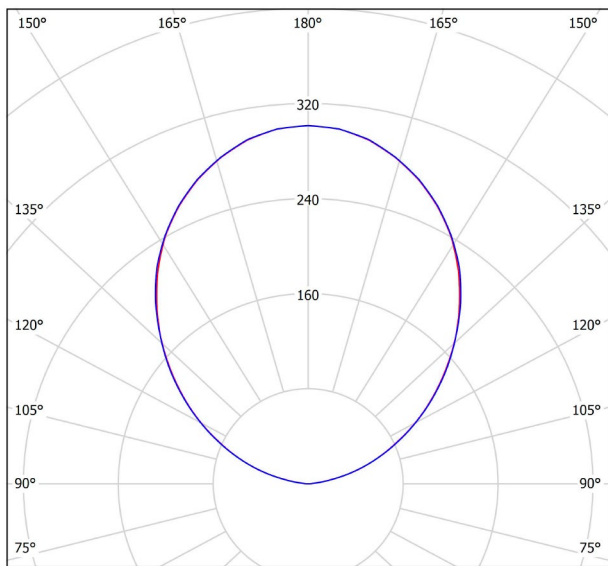

DIMENSIONS

Name	REC MINI 2700K WT
Reference	A3080010WT
Color	Textured white
RAL	9016
Category	WALL & FLOOR LIGHTS
PRODUCT	
Light source	LED
Gross luminous flux	2450 Lm
Power	20 W
Power values of the system	23,53 W
Colour temperature	2700 K
Colour Rendering Index	CRI>90
Chromatic stability	Mac Adam Step 2
Lighting efficiency	75%
Efficacy	123 Lm/W
Current intensity	700 mA
Control through bluetooth	Please Consult
Driver	Included
Electrical insulation class	<input type="checkbox"/>
Voltage	220 V/240 V
Frequency	50/60 Hz
Energy efficiency	A+
LED lifespan	L80B10 (Tc=80°C) >60.000h
LIGHTING INFORMATION	
Ingress Protection	IP20
Weight	900 g.
Packaged weight	975 g.
Packaging dimensions	232 x 190 x 48 mm.
Units per package	1
Materials	Aluminium / Polymethyl Methacrylate
OTHER DATA	

POLAR DIAGRAM

cd/klm
 — C0 - C180 — C90 - C270

η = 75%

CONICAL DIAGRAM

Distance [m] Cone Diameter [m] Illuminance [lx]

— C0 - C180 (Half-value Angle: 100.4°)
 — C90 - C270 (Half-value Angle: 100.8°)