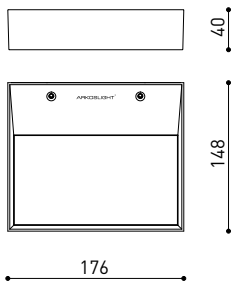

DIMENSIONS

Name	REC MINI 4000K NT
Reference	A3080012NT
Color	Textured black
RAL	9005
Category	WALL & FLOOR LIGHTS
PRODUCT	
Light source	LED
Gross luminous flux	2700 Lm
Power	20 W
Power values of the system	23,53 W
Colour temperature	4000 K
Colour Rendering Index	CRI>90
Chromatic stability	Mac Adam Step 2
Lighting efficiency	75%
Efficacy	135 Lm/W
Current intensity	700 mA
Control through bluetooth	Please Consult
Driver	Included
Electrical insulation class	□
Voltage	220 V/240 V
Frequency	50/60 Hz
Energy efficiency	A+
LED lifespan	L80B10 (Tc=80°C) >60.000h
LIGHTING INFORMATION	
Ingress Protection	IP20
Weight	900 g.
Packaged weight	975 g.
Packaging dimensions	232 × 190 × 48 mm.
Units per package	1
Materials	Aluminium / Polymethyl Methacrylate
OTHER DATA	

Rec is a LED appliance that is especially ideal to carry out indirect lighting functions. This is a luminaire that perfectly fits into projects that prioritise the comfort given by indirect lighting but also require a high volume of light. Formally, Rec is expressed in a slender cuboid with pure lines and a minimalist design.