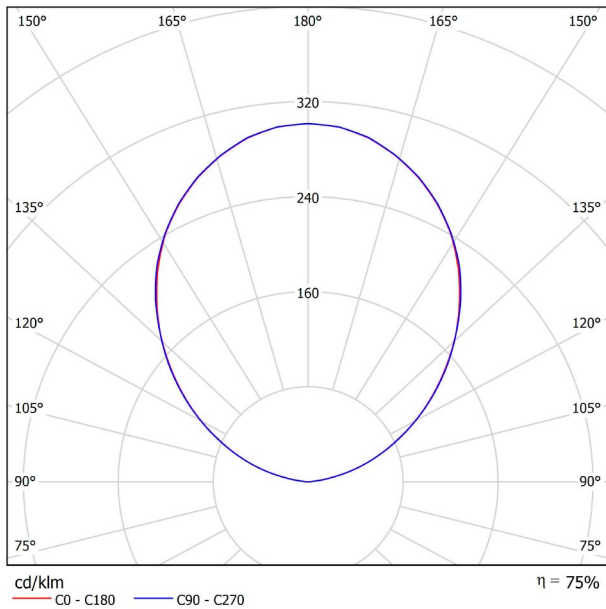

DIMENSIONS

Name	REC MINI 4000K NT
Reference	A3080012NT
Color	Textured black
RAL	9005
Category	WALL & FLOOR LIGHTS
PRODUCT	
Light source	LED
Gross luminous flux	2700 Lm
Power	20 W
Power values of the system	23,53 W
Colour temperature	4000 K
Colour Rendering Index	CRI>90
Chromatic stability	Mac Adam Step 2
Lighting efficiency	75%
Efficacy	135 Lm/W
Current intensity	700 mA
Control through bluetooth	Please Consult
Driver	Included
Electrical insulation class	□
Voltage	220 V/240 V
Frequency	50/60 Hz
Energy efficiency	A+
LED lifespan	L80B10 (Tc=80°C) >60.000h
LIGHTING INFORMATION	
Ingress Protection	IP20
Weight	900 g.
Packaged weight	975 g.
Packaging dimensions	232 × 190 × 48 mm.
Units per package	1
Materials	Aluminium / Polymethyl Methacrylate
OTHER DATA	

POLAR DIAGRAM

CONICAL DIAGRAM