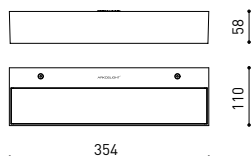

DIMENSIONS

Name	REC DOUBLE DIM 3000K WT
Reference	A3090021WT
Color	Textured white
RAL	9016
Category	WALL & FLOOR LIGHTS
PRODUCT	
LIGHTING INFORMATION	
Light source	LED
Gross luminous flux	4500 Lm
Power	29,5 W
Power values of the system	32,78 W
Colour temperature	3000 K
Colour Rendering Index	CRI>90
Chromatic stability	Mac Adam Step 2
Lighting efficiency	76%
Efficacy	153 Lm/W
Current intensity	900 mA
Dimming	DALI / Push
Control through bluetooth	Please Consult
Driver	Included
Electrical insulation class	<input type="checkbox"/>
Voltage	220 V/240 V
Frequency	50/60 Hz
Energy efficiency	A+
LED lifespan	L80B10 (Tc=80°C) >60.000h
OTHER DATA	
Ingress Protection	IP20
Weight	1970 g.
Packaged weight	2095 g.
Packaging dimensions	408 × 145 × 64 mm.
Units per package	1
Materials	Aluminium / Polymethyl Methacrylate