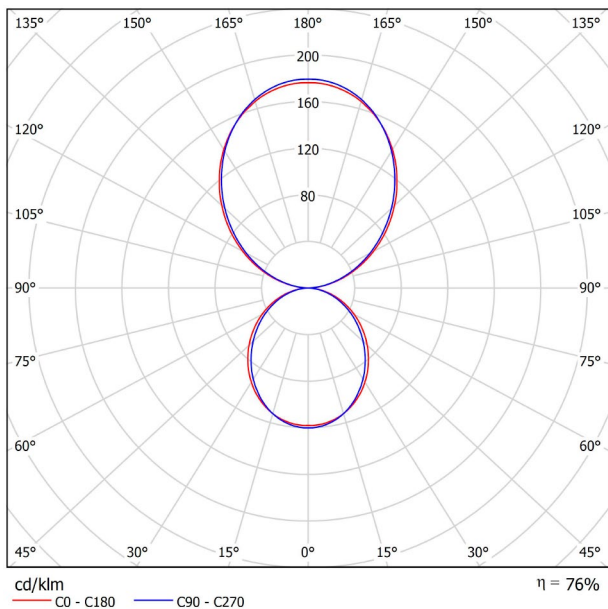

DIMENSIONS

Name	REC DOUBLE DIM 3000K WT
Reference	A3090021WT
Color	Textured white
RAL	9016
Category	WALL & FLOOR LIGHTS
PRODUCT	
LIGHTING INFORMATION	
Light source	LED
Gross luminous flux	4500 Lm
Power	29,5 W
Power values of the system	32,78 W
Colour temperature	3000 K
Colour Rendering Index	CRI>90
Chromatic stability	Mac Adam Step 2
Lighting efficiency	76%
Efficacy	153 Lm/W
Current intensity	900 mA
Dimming	DALI / Push
Control through bluetooth	Please Consult
Driver	Included
Electrical insulation class	<input type="checkbox"/>
Voltage	220 V/240 V
Frequency	50/60 Hz
Energy efficiency	A+
LED lifespan	L80B10 (Tc=80°C) >60.000h
OTHER DATA	
Ingress Protection	IP20
Weight	1970 g.
Packaged weight	2095 g.
Packaging dimensions	408 × 145 × 64 mm.
Units per package	1
Materials	Aluminium / Polymethyl Methacrylate

POLAR DIAGRAM

CONICAL DIAGRAM