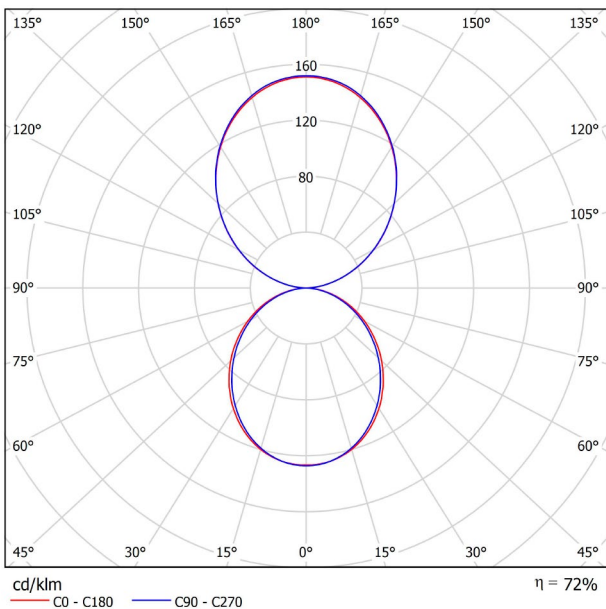

DIMENSIONS

PRODUCT	
Name	REC DOUBLE MINI DIM 3000K WT
Reference	A3100021WT
Color	Textured white
RAL	9016
Category	WALL & FLOOR LIGHTS
LIGHTING INFORMATION	
Light source	LED
Gross luminous flux	2500 Lm
Power	16,5 W
Power values of the system	18,33 W
Colour temperature	3000 K
Colour Rendering Index	CRI>90
Chromatic stability	Mac Adam Step 2
Lighting efficiency	72%
Efficacy	152 Lm/W
Current intensity	500 mA
Dimming	DALI / Push
Control through bluetooth	Please Consult
Driver	Included
Electrical insulation class	<input type="checkbox"/>
Voltage	220 V/240 V
Frequency	50/60 Hz
Energy efficiency	A+
LED lifespan	L80B10 (Tc=80°C) >60.000h
OTHER DATA	
Ingress Protection	IP20
Weight	1125 g.
Packaged weight	1210 g.
Packaging dimensions	230 × 145 × 64 mm.
Units per package	1
Materials	Aluminium / Polymethyl Methacrylate

POLAR DIAGRAM

CONICAL DIAGRAM