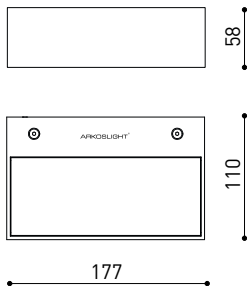

DIMENSIONS

PRODUCT	
Name	REC DOUBLE MINI DIM 3000K WT
Reference	A3100021WT
Color	Textured white
RAL	9016
Category	WALL & FLOOR LIGHTS
LIGHTING INFORMATION	
Light source	LED
Gross luminous flux	2500 Lm
Power	16,5 W
Power values of the system	18,33 W
Colour temperature	3000 K
Colour Rendering Index	CRI>90
Chromatic stability	Mac Adam Step 2
Lighting efficiency	72%
Efficacy	152 Lm/W
Current intensity	500 mA
Dimming	DALI / Push
Control through bluetooth	Please Consult
Driver	Included
Electrical insulation class	<input type="checkbox"/>
Voltage	220 V/240 V
Frequency	50/60 Hz
Energy efficiency	A+
LED lifespan	L80B10 (Tc=80°C) >60.000h
OTHER DATA	
Ingress Protection	IP20
Weight	1125 g.
Packaged weight	1210 g.
Packaging dimensions	230 × 145 × 64 mm.
Units per package	1
Materials	Aluminium / Polymethyl Methacrylate