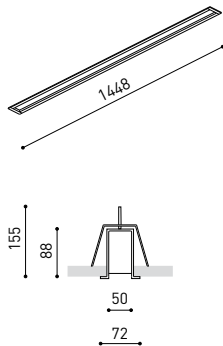

DIMENSIONS

Name	FIFTY H0 RECESSED 150 DIM DALI/PUSH 3000K WT
Reference	A2910321WT
Color	Textured white
RAL	9016
Category	CEILING RECESSED
PRODUCT	
Light source	LED
Gross luminous flux	5375 Lm
Power	38,5 W
Power values of the system	42,31 W
Colour temperature	3000 K
Colour Rendering Index	CRI>90
Chromatic stability	Mac Adam Step 2
Light beam angle	102°
Lighting efficiency	70%
Efficacy	140 Lm/W
Current intensity	900 mA
Dimming	DALI / Push
Control through bluetooth	Please Consult
Driver	Included
Electrical insulation class	⊕
Voltage	220 V/240 V
Frequency	50/60 Hz
Energy efficiency	A+
LED lifespan	L80B10 (Tc=80°C) >60.000h
LIGHTING INFORMATION	
Ingress Protection	IP20
Recess measurements	1432 x 58 mm.
Diffuser included	Yes
Weight	5920 g.
Packaged weight	8170 g.
Packaging dimensions	Ø168 x 1590 mm.
Units per package	1
Materials	Aluminium / Polycarbonate
OTHER DATA	

Fifty is the recessed LED profile of Arkoslight. Fifty, also available in trimless version, it's ideal for longitudinal lighting solutions, where its diffuser contributes to light up in a functional way. On the whole, this profile is capable of assuming the task of highlighting the different lines, volumes or lanes which are defined in the architecture of spaces.

POLAR DIAGRAM

CONICAL DIAGRAM