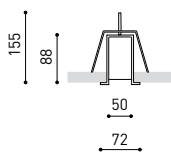

DIMENSIONS

Name	FIFTY H0 RECESSED 150 DIM DALI/PUSH 4000K NT
Reference	A2910322NT
Color	Textured black
RAL	9005
Category	CEILING RECESSED

PRODUCT

Light source	LED
Gross luminous flux	5500 Lm
Power	38,5 W
Power values of the system	42,31 W
Colour temperature	4000 K
Colour Rendering Index	CRI>90
Chromatic stability	Mac Adam Step 2
Light beam angle	102°
Lighting efficiency	70%
Efficacy	143 Lm/W
Current intensity	900 mA
Dimming	DALI / Push
Control through bluetooth	Please Consult
Driver	Included
Electrical insulation class	⊕
Voltage	220 V/240 V
Frequency	50/60 Hz
Energy efficiency	A+
LED lifespan	L80B10 (Tc=80°C) >60.000h

LIGHTING INFORMATION

Ingress Protection	IP20
Recess measurements	1432 x 58 mm.
Diffuser included	Yes
Weight	5920 g.
Packaged weight	8170 g.
Packaging dimensions	Ø168 x 1590 mm.
Units per package	1
Materials	Aluminium / Polycarbonate

OTHER DATA

Fifty is the recessed LED profile of Arkoslight. Fifty, also available in trimless version, it's ideal for longitudinal lighting solutions, where its diffuser contributes to light up in a functional way. On the whole, this profile is capable of assuming the task of highlighting the different lines, volumes or lanes which are defined in the architecture of spaces.