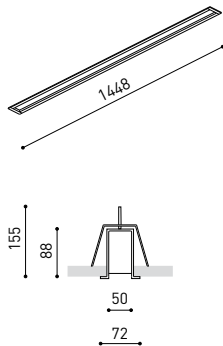

DIMENSIONS

Name	FIFTY H0 RECESSED 150 DIM DALI/PUSH 4000K WT
Reference	A2910322WT
Color	Textured white
RAL	9016
Category	CEILING RECESSED
PRODUCT	
Light source	LED
Gross luminous flux	5500 Lm
Power	38,5 W
Power values of the system	42,31 W
Colour temperature	4000 K
Colour Rendering Index	CRI>90
Chromatic stability	Mac Adam Step 2
Light beam angle	102°
Lighting efficiency	70%
Efficacy	143 Lm/W
Current intensity	900 mA
Dimming	DALI / Push
Control through bluetooth	Please Consult
Driver	Included
Electrical insulation class	⊥
Voltage	220 V/240 V
Frequency	50/60 Hz
Energy efficiency	A+
LED lifespan	L80B10 (Tc=80°C) >60.000h
LIGHTING INFORMATION	
Ingress Protection	IP20
Recess measurements	1432 x 58 mm.
Diffuser included	Yes
Weight	5920 g.
Packaged weight	8170 g.
Packaging dimensions	Ø168 x 1590 mm.
Units per package	1
Materials	Aluminium / Polycarbonate
OTHER DATA	

Fifty is the recessed LED profile of Arkoslight. Fifty, also available in trimless version, it's ideal for longitudinal lighting solutions, where its diffuser contributes to light up in a functional way. On the whole, this profile is capable of assuming the task of highlighting the different lines, volumes or lanes which are defined in the architecture of spaces.

POLAR DIAGRAM

CONICAL DIAGRAM