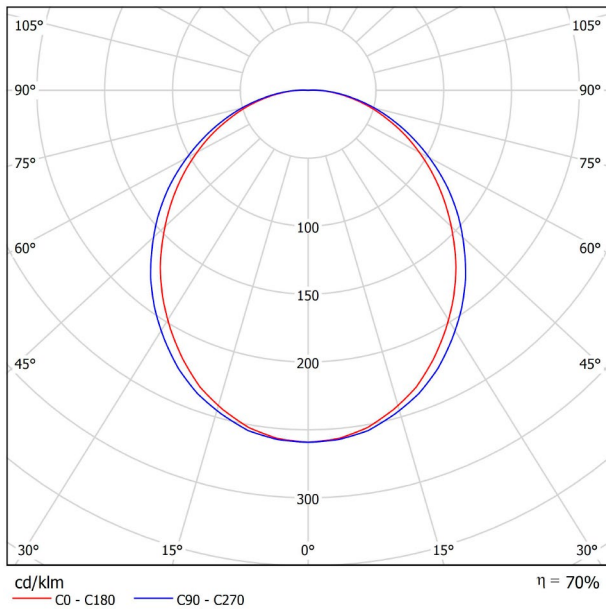

LIGHTING INFORMATION

Light source	LED
Gross luminous flux	10750 Lm
Power	77 W
Power values of the system	84,62 W
Colour temperature	3000 K
Colour Rendering Index	CRI>90
Chromatic stability	Mac Adam Step 2
Light beam angle	102°
Lighting efficiency	70%
Efficacy	140 Lm/W
Current intensity	900 mA
Dimming	DALI / Push
Control through bluetooth	Please Consult
Driver	Included
Electrical insulation class	⊕
Voltage	220 V/240 V
Frequency	50/60 Hz
Energy efficiency	A+
LED lifespan	L80B10 (Tc=80°C) >60.000h

OTHER DATA

Ingress Protection	IP20
Recess measurements	2852 x 58 mm.
Diffuser included	Yes
Weight	11830 g.
Packaged weight	16230 g.
Packaging dimensions	Ø168 x 3005 mm.
Units per package	1
Materials	Aluminium / Polycarbonate

POLAR DIAGRAM

CONICAL DIAGRAM