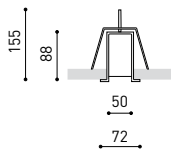

DIMENSIONS

Name	FIFTY H0 RECESSED 300 DIM DALI/PUSH 3000K NT
Reference	A2910421NT
Color	Textured black
RAL	9005
Category	CEILING RECESSED

PRODUCT

Name	FIFTY H0 RECESSED 300 DIM DALI/PUSH 3000K NT
Reference	A2910421NT
Color	Textured black
RAL	9005
Category	CEILING RECESSED

LIGHTING INFORMATION

Light source	LED
Gross luminous flux	10750 Lm
Power	77 W
Power values of the system	84,62 W
Colour temperature	3000 K
Colour Rendering Index	CRI>90
Chromatic stability	Mac Adam Step 2
Light beam angle	102°
Lighting efficiency	70%
Efficacy	140 Lm/W
Current intensity	900 mA
Dimming	DALI / Push
Control through bluetooth	Please Consult
Driver	Included
Electrical insulation class	⊕
Voltage	220 V/240 V
Frequency	50/60 Hz
Energy efficiency	A+
LED lifespan	L80B10 (Tc=80°C) >60.000h

OTHER DATA

Ingress Protection	IP20
Recess measurements	2852 x 58 mm.
Diffuser included	Yes
Weight	11830 g.
Packaged weight	16230 g.
Packaging dimensions	Ø168 x 3005 mm.
Units per package	1
Materials	Aluminium / Polycarbonate

Fifty is the recessed LED profile of Arkoslight. Fifty, also available in trimless version, it's ideal for longitudinal lighting solutions, where its diffuser contributes to light up in a functional way. On the whole, this profile is capable of assuming the task of highlighting the different lines, volumes or lanes which are defined in the architecture of spaces.