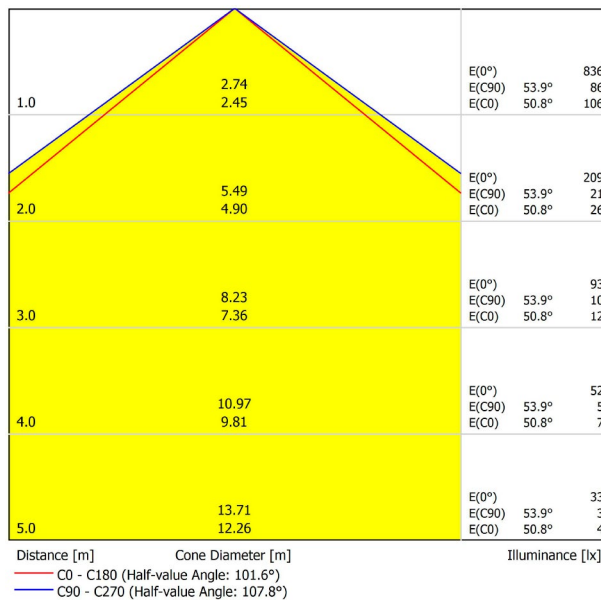

CONICAL DIAGRAM