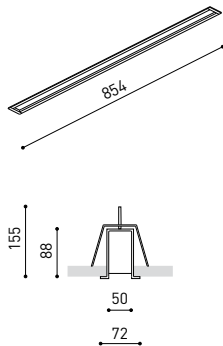

DIMENSIONS

ACCESSORIES

CUSTOM ACCESSORIES
(MANDATORY)

Name	FIFTY H0 RECESSED CUSTOM 90 3000K NT
Reference	A2911111NT
Color	Textured black
RAL	9005
Category	CUSTOM SYSTEMS

PRODUCT

FIFTY H0 RECESSED CUSTOM 90 3000K NT
A2911111NT
Textured black
9005
CUSTOM SYSTEMS

LIGHTING INFORMATION

Light source	LED
Gross luminous flux	3225 Lm
Power	23,1 W
Power values of the system	26,86 W
Colour temperature	3000 K
Colour Rendering Index	CRI>90
Chromatic stability	Mac Adam Step 2
Light beam angle	102°
Lighting efficiency	70%
Efficacy	140 Lm/W
Current intensity	900 mA
Control through bluetooth	Please Consult
Driver	Included - Fast Connect
Electrical insulation class	⊕
Voltage	220 V/240 V
Frequency	50/60 Hz
Energy efficiency	A+
LED lifespan	L80B10 (Tc=80°C) >60.000h

OTHER DATA

Ingress Protection	IP20
Recess measurements	864 × 58 mm.
Diffuser included	Yes
Weight	3550 g.
Packaged weight	4990 g.
Packaging dimensions	Ø168 × 1020 mm.
Units per package	1
Materials	Aluminium / Polycarbonate

Fifty Custom, is Arkoslight's profile solution for surface, recessed, suspension or wall applications for lighting projects where a very specific length is required. A tailored suit.