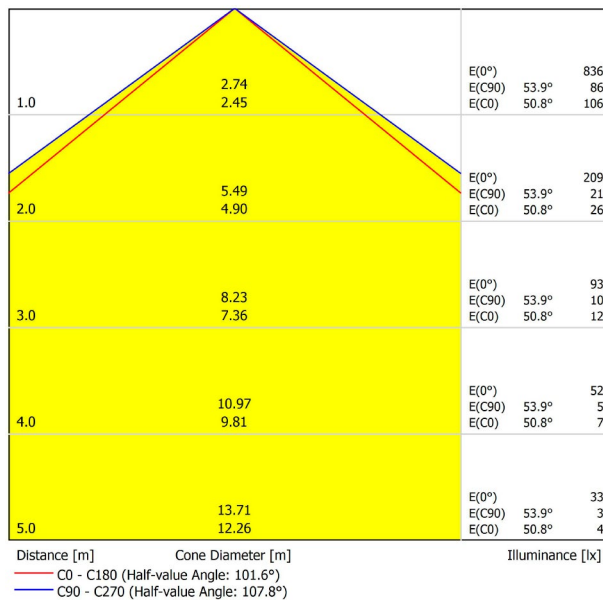

CONICAL DIAGRAM