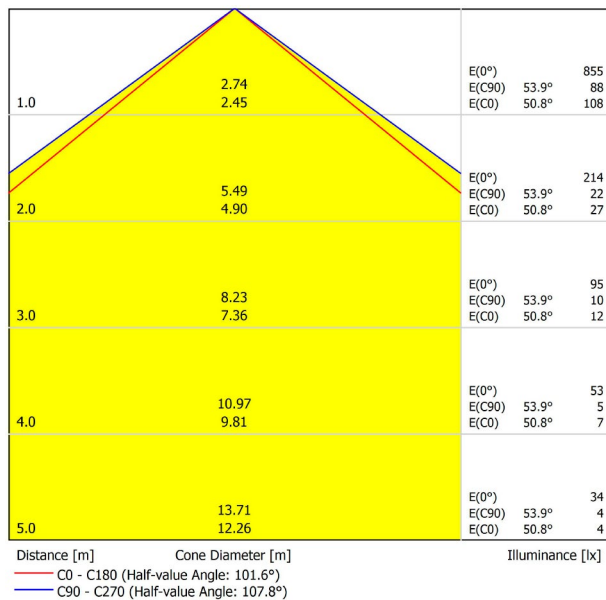

CONICAL DIAGRAM