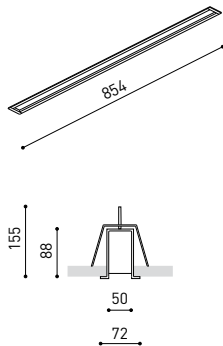

DIMENSIONS

ACCESSORIES

CUSTOM ACCESSORIES
(MANDATORY)

Name	FIFTY H0 RECESSED CUSTOM 90 4000K NT
Reference	A2911112NT
Color	Textured black
RAL	9005
Category	CUSTOM SYSTEMS

PRODUCT

Light source	LED
Gross luminous flux	3300 Lm
Power	23,1 W
Power values of the system	26,86 W
Colour temperature	4000 K
Colour Rendering Index	CRI>90
Chromatic stability	Mac Adam Step 2
Light beam angle	102°
Lighting efficiency	70%
Efficacy	143 Lm/W
Current intensity	900 mA
Control through bluetooth	Please Consult
Driver	Included - Fast Connect
Electrical insulation class	⊕
Voltage	220 V/240 V
Frequency	50/60 Hz
Energy efficiency	A+
LED lifespan	L80B10 (Tc=80°C) >60.000h

LIGHTING INFORMATION

Ingress Protection	IP20
Recess measurements	864 × 58 mm.
Diffuser included	Yes
Weight	3550 g.
Packaged weight	4990 g.
Packaging dimensions	Ø168 × 1020 mm.
Units per package	1
Materials	Aluminium / Polycarbonate

OTHER DATA

Fifty Custom, is Arkoslight's profile solution for surface, recessed, suspension or wall applications for lighting projects where a very specific length is required. A tailored suit.

POLAR DIAGRAM

CONICAL DIAGRAM

FIFTY 2 End Cap Kit Recessed	1050-00-20- WT NT
FIFTY Straight Joiner	1050-01-80
FIFTY Power Line	A231-00-00

COLOUR | WT □ RAL 9016 | NT ■ RAL 9005 |

MATERIAL |  AL |