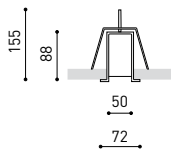

DIMENSIONS

ACCESSORIES

CUSTOM ACCESSORIES
(MANDATORY)

Name	FIFTY H0 RECESSED CUSTOM 90 DIM DALI/PUSH 3000K NT
Reference	A2911121NT
Color	Textured black
RAL	9005
Category	CUSTOM SYSTEMS

PRODUCT

Name	FIFTY H0 RECESSED CUSTOM 90 DIM DALI/PUSH 3000K NT
Reference	A2911121NT
Color	Textured black
RAL	9005
Category	CUSTOM SYSTEMS

LIGHTING INFORMATION

Light source	LED
Gross luminous flux	3225 Lm
Power	23,1 W
Power values of the system	25,38 W
Colour temperature	3000 K
Colour Rendering Index	CRI>90
Chromatic stability	Mac Adam Step 2
Light beam angle	102°
Lighting efficiency	70%
Efficacy	140 Lm/W
Current intensity	900 mA
Dimming	DALI / Push
Control through bluetooth	Please Consult
Driver	Included - Fast Connect
Electrical insulation class	⊕
Voltage	220 V/240 V
Frequency	50/60 Hz
Energy efficiency	A+
LED lifespan	L80B10 (Tc=80°C) >60.000h

OTHER DATA

Ingress Protection	IP20
Recess measurements	864 x 58 mm.
Diffuser included	Yes
Weight	3550 g.
Packaged weight	4990 g.
Packaging dimensions	Ø168 x 1020 mm.
Units per package	1
Materials	Aluminium / Polycarbonate