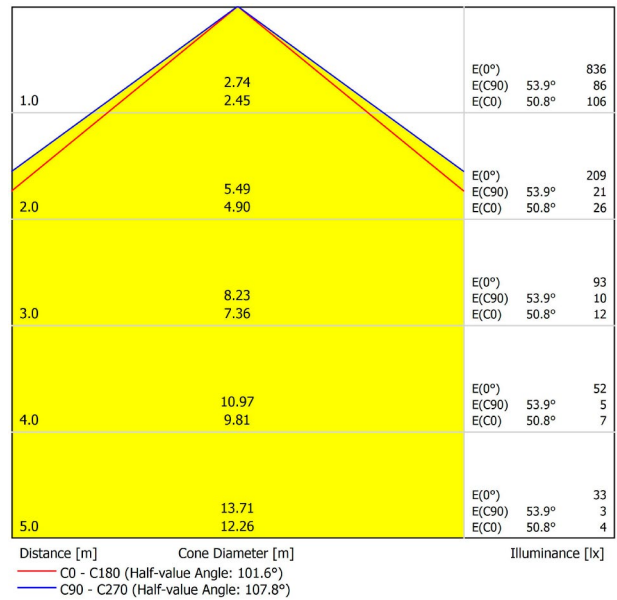

CONICAL DIAGRAM