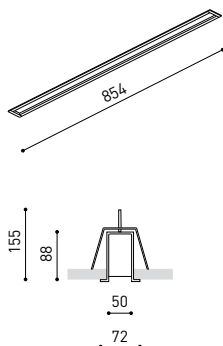

DIMENSIONS

ACCESSORIES

CUSTOM ACCESSORIES
(MANDATORY)

Name	FIFTY H0 RECESSED CUSTOM 90 DIM DALI/PUSH 3000K WT
Reference	A2911121WT
Color	Textured white
RAL	9016
Category	CUSTOM SYSTEMS

PRODUCT

Name	FIFTY H0 RECESSED CUSTOM 90 DIM DALI/PUSH 3000K WT
Reference	A2911121WT
Color	Textured white
RAL	9016
Category	CUSTOM SYSTEMS

LIGHTING INFORMATION

Light source	LED
Gross luminous flux	3225 Lm
Power	23,1 W
Power values of the system	25,38 W
Colour temperature	3000 K
Colour Rendering Index	CRI>90
Chromatic stability	Mac Adam Step 2
Light beam angle	102°
Lighting efficiency	70%
Efficacy	140 Lm/W
Current intensity	900 mA
Dimming	DALI / Push
Control through bluetooth	Please Consult
Driver	Included - Fast Connect
Electrical insulation class	⊕
Voltage	220 V/240 V
Frequency	50/60 Hz
Energy efficiency	A+
LED lifespan	L80B10 (Tc=80°C) >60.000h

OTHER DATA

Ingress Protection	IP20
Recess measurements	864 x 58 mm.
Diffuser included	Yes
Weight	3550 g.
Packaged weight	4990 g.
Packaging dimensions	Ø168 x 1020 mm.
Units per package	1
Materials	Aluminium / Polycarbonate

Fifty Custom, is Arkoslight's profile solution for surface, recessed, suspension or wall applications for lighting projects where a very specific length is required. A tailored suit.

POLAR DIAGRAM

CONICAL DIAGRAM