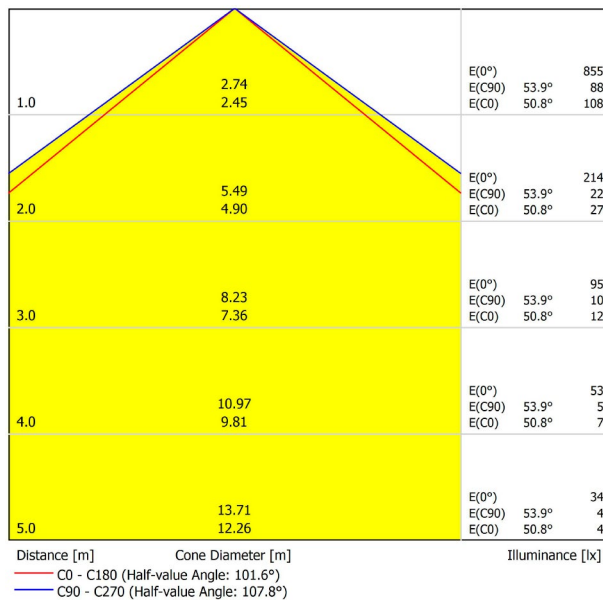

CONICAL DIAGRAM