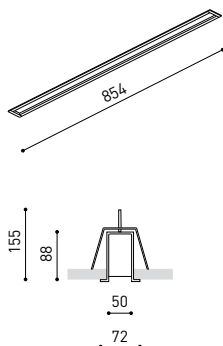

DIMENSIONS

ACCESSORIES

CUSTOM ACCESSORIES
(MANDATORY)

Name	FIFTY H0 RECESSED CUSTOM 90 DIM DALI/PUSH 4000K WT
Reference	A2911122WT
Color	Textured white
RAL	9016
Category	CUSTOM SYSTEMS

PRODUCT

Name	FIFTY H0 RECESSED CUSTOM 90 DIM DALI/PUSH 4000K WT
Reference	A2911122WT
Color	Textured white
RAL	9016
Category	CUSTOM SYSTEMS

LIGHTING INFORMATION

Light source	LED
Gross luminous flux	3300 Lm
Power	23,1 W
Power values of the system	25,38 W
Colour temperature	4000 K
Colour Rendering Index	CRI>90
Chromatic stability	Mac Adam Step 2
Light beam angle	102°
Lighting efficiency	70%
Efficacy	143 Lm/W
Current intensity	900 mA
Dimming	DALI / Push
Control through bluetooth	Please Consult
Driver	Included - Fast Connect
Electrical insulation class	⊕
Voltage	220 V/240 V
Frequency	50/60 Hz
Energy efficiency	A+
LED lifespan	L80B10 (Tc=80°C) >60.000h

OTHER DATA

Ingress Protection	IP20
Recess measurements	864 x 58 mm.
Diffuser included	Yes
Weight	3550 g.
Packaged weight	4990 g.
Packaging dimensions	Ø168 x 1020 mm.
Units per package	1
Materials	Aluminium / Polycarbonate

Fifty Custom, is Arkoslight's profile solution for surface, recessed, suspension or wall applications for lighting projects where a very specific length is required. A tailored suit.

POLAR DIAGRAM

CONICAL DIAGRAM