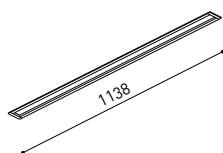

DIMENSIONS

ACCESSORIES

CUSTOM ACCESSORIES
(MANDATORY)

Name	FIFTY H0 RECESSED CUSTOM 120 3000K NT
Reference	A2911211NT
Color	Textured black
RAL	9005
Category	CUSTOM SYSTEMS

PRODUCT

FIFTY H0 RECESSED CUSTOM 120 3000K NT
A2911211NT
Textured black
9005
CUSTOM SYSTEMS

LIGHTING INFORMATION

Light source	LED
Gross luminous flux	4300 Lm
Power	30,8 W
Power values of the system	35,81 W
Colour temperature	3000 K
Colour Rendering Index	CRI>90
Chromatic stability	Mac Adam Step 2
Light beam angle	102°
Lighting efficiency	70%
Efficacy	140 Lm/W
Current intensity	900 mA
Control through bluetooth	Please Consult
Driver	Included - Fast Connect
Electrical insulation class	⊕
Voltage	220 V/240 V
Frequency	50/60 Hz
Energy efficiency	A+
LED lifespan	L80B10 (Tc=80°C) >60.000h

OTHER DATA

Ingress Protection	IP20
Recess measurements	1148 × 58 mm.
Diffuser included	Yes
Weight	4730 g.
Packaged weight	6440 g.
Packaging dimensions	Ø168 × 1305 mm.
Units per package	1
Materials	Aluminium / Polycarbonate

Fifty Custom, is Arkoslight's profile solution for surface, recessed, suspension or wall applications for lighting projects where a very specific length is required. A tailored suit.