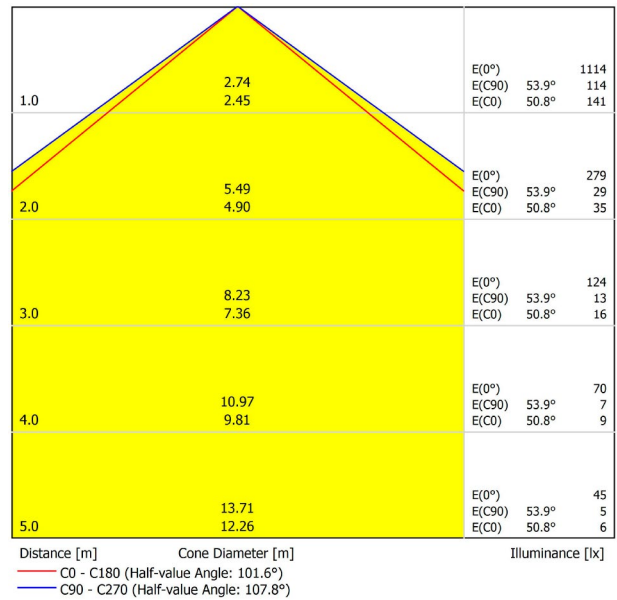

CONICAL DIAGRAM