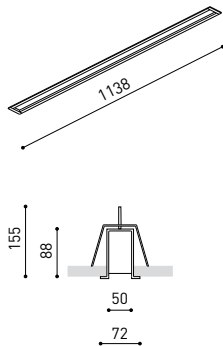

DIMENSIONS

ACCESSORIES

CUSTOM ACCESSORIES
(MANDATORY)

Name	FIFTY H0 RECESSED CUSTOM 120 3000K WT
Reference	A2911211WT
Color	Textured white
RAL	9016
Category	CUSTOM SYSTEMS

LIGHTING INFORMATION

Light source	LED
Gross luminous flux	4300 Lm
Power	30,8 W
Power values of the system	35,81 W
Colour temperature	3000 K
Colour Rendering Index	CRI>90
Chromatic stability	Mac Adam Step 2
Light beam angle	102°
Lighting efficiency	70%
Efficacy	140 Lm/W
Current intensity	900 mA
Control through bluetooth	Please Consult
Driver	Included - Fast Connect
Electrical insulation class	⊕
Voltage	220 V/240 V
Frequency	50/60 Hz
Energy efficiency	A+
LED lifespan	L80B10 (Tc=80°C) >60.000h

OTHER DATA

Ingress Protection	IP20
Recess measurements	1148 × 58 mm.
Diffuser included	Yes
Weight	4730 g.
Packaged weight	6440 g.
Packaging dimensions	Ø168 × 1305 mm.
Units per package	1
Materials	Aluminium / Polycarbonate

Fifty Custom, is Arkoslight's profile solution for surface, recessed, suspension or wall applications for lighting projects where a very specific length is required. A tailored suit.

POLAR DIAGRAM

CONICAL DIAGRAM

FIFTY 2 End Cap Kit Recessed	1050-00-20- WT NT
FIFTY Straight Joiner	1050-01-80
FIFTY Power Line	A231-00-00

COLOUR | WT □ RAL 9016 | NT ■ RAL 9005 |

MATERIAL |  AL |