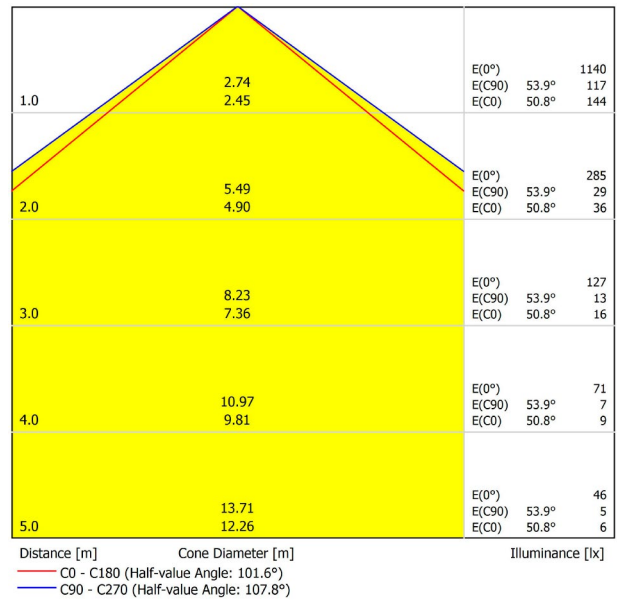

CONICAL DIAGRAM