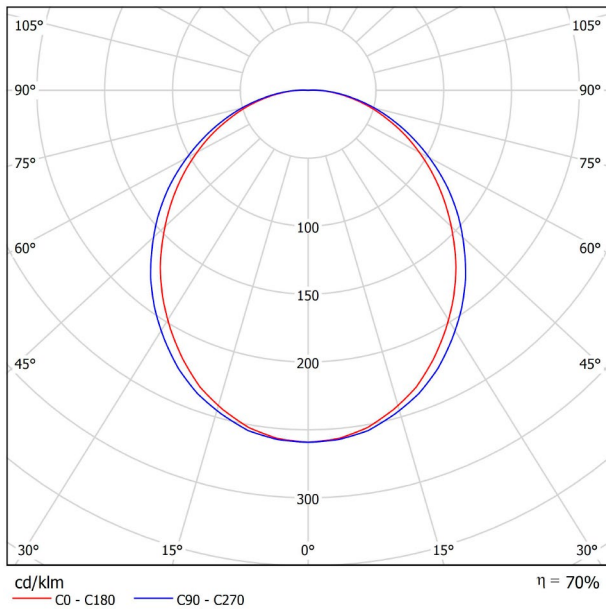

POLAR DIAGRAM