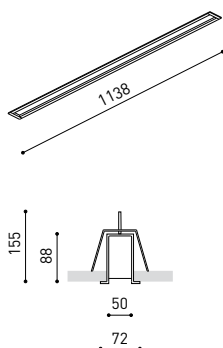

DIMENSIONS

ACCESSORIES

CUSTOM ACCESSORIES
(MANDATORY)

Name	FIFTY H0 RECESSED CUSTOM 120 4000K NT
Reference	A2911212NT
Color	Textured black
RAL	9005
Category	CUSTOM SYSTEMS

PRODUCT

FIFTY H0 RECESSED CUSTOM 120 4000K NT
A2911212NT
Textured black
9005
CUSTOM SYSTEMS

LIGHTING INFORMATION

Light source	LED
Gross luminous flux	4400 Lm
Power	30,8 W
Power values of the system	35,81 W
Colour temperature	4000 K
Colour Rendering Index	CRI>90
Chromatic stability	Mac Adam Step 2
Light beam angle	102°
Lighting efficiency	70%
Efficacy	143 Lm/W
Current intensity	900 mA
Control through bluetooth	Please Consult
Driver	Included - Fast Connect
Electrical insulation class	⊕
Voltage	220 V/240 V
Frequency	50/60 Hz
Energy efficiency	A+
LED lifespan	L80B10 (Tc=80°C) >60.000h

OTHER DATA

Ingress Protection	IP20
Recess measurements	1148 × 58 mm.
Diffuser included	Yes
Weight	4730 g.
Packaged weight	6440 g.
Packaging dimensions	Ø168 × 1305 mm.
Units per package	1
Materials	Aluminium / Polycarbonate

Fifty Custom, is Arkoslight's profile solution for surface, recessed, suspension or wall applications for lighting projects where a very specific length is required. A tailored suit.