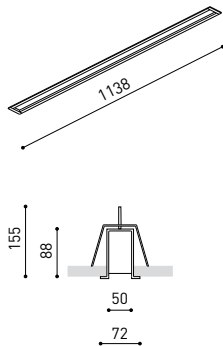

DIMENSIONS

ACCESSORIES

CUSTOM ACCESSORIES
(MANDATORY)

Name	FIFTY H0 RECESSED CUSTOM 120 4000K WT
Reference	A2911212WT
Color	Textured white
RAL	9016
Category	CUSTOM SYSTEMS

LIGHTING INFORMATION

Light source	LED
Gross luminous flux	4400 Lm
Power	30,8 W
Power values of the system	35,81 W
Colour temperature	4000 K
Colour Rendering Index	CRI>90
Chromatic stability	Mac Adam Step 2
Light beam angle	102°
Lighting efficiency	70%
Efficacy	143 Lm/W
Current intensity	900 mA
Control through bluetooth	Please Consult
Driver	Included - Fast Connect
Electrical insulation class	Ⓜ
Voltage	220 V/240 V
Frequency	50/60 Hz
Energy efficiency	A+
LED lifespan	L80B10 (Tc=80°C) >60.000h

OTHER DATA

Ingress Protection	IP20
Recess measurements	1148 × 58 mm.
Diffuser included	Yes
Weight	4730 g.
Packaged weight	6440 g.
Packaging dimensions	Ø168 × 1305 mm.
Units per package	1
Materials	Aluminium / Polycarbonate

Fifty Custom, is Arkoslight's profile solution for surface, recessed, suspension or wall applications for lighting projects where a very specific length is required. A tailored suit.

POLAR DIAGRAM

CONICAL DIAGRAM

FIFTY 2 End Cap Kit Recessed	1050-00-20- WT NT
FIFTY Straight Joiner	1050-01-80
FIFTY Power Line	A231-00-00

COLOUR | WT □ RAL 9016 | NT ■ RAL 9005 |

MATERIAL |  AL |