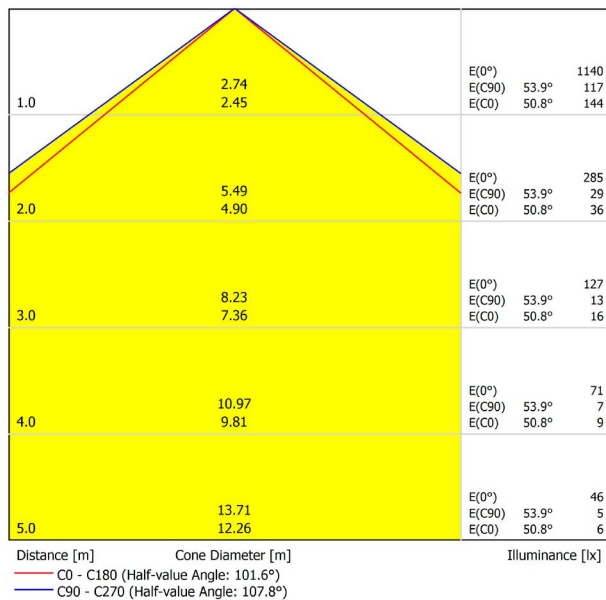

CONICAL DIAGRAM