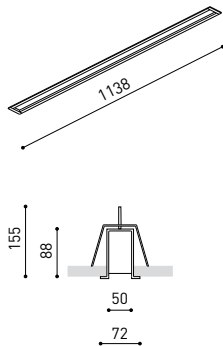

DIMENSIONS

ACCESSORIES

CUSTOM ACCESSORIES
(MANDATORY)

Name	FIFTY H0 RECESSED CUSTOM 120 DIM DALI/PUSH 3000K NT
Reference	A2911221NT
Color	Textured black
RAL	9005
Category	CUSTOM SYSTEMS
PRODUCT	
LIGHTING INFORMATION	
Light source	LED
Gross luminous flux	4300 Lm
Power	30,8 W
Power values of the system	33,85 W
Colour temperature	3000 K
Colour Rendering Index	CRI>90
Chromatic stability	Mac Adam Step 2
Light beam angle	102°
Lighting efficiency	70%
Efficacy	140 Lm/W
Current intensity	900 mA
Dimming	DALI / Push
Control through bluetooth	Please Consult
Driver	Included - Fast Connect
Electrical insulation class	⊕
Voltage	220 V/240 V
Frequency	50/60 Hz
Energy efficiency	A+
LED lifespan	L80B10 (Tc=80°C) >60.000h
OTHER DATA	
Ingress Protection	IP20
Recess measurements	1148 × 58 mm.
Diffuser included	Yes
Weight	4730 g.
Packaged weight	6440 g.
Packaging dimensions	Ø168 × 1305 mm.
Units per package	1
Materials	Aluminium / Polycarbonate

Fifty Custom, is Arkoslight's profile solution for surface, recessed, suspension or wall applications for lighting projects where a very specific length is required. A tailored suit.

POLAR DIAGRAM

CONICAL DIAGRAM

FIFTY 2 End Cap Kit Recessed	1050-00-20- WT NT
FIFTY Straight Joiner	1050-01-80
FIFTY Power Line	A231-00-00

COLOUR | WT □ RAL 9016 | NT ■ RAL 9005 |

MATERIAL |  AL |