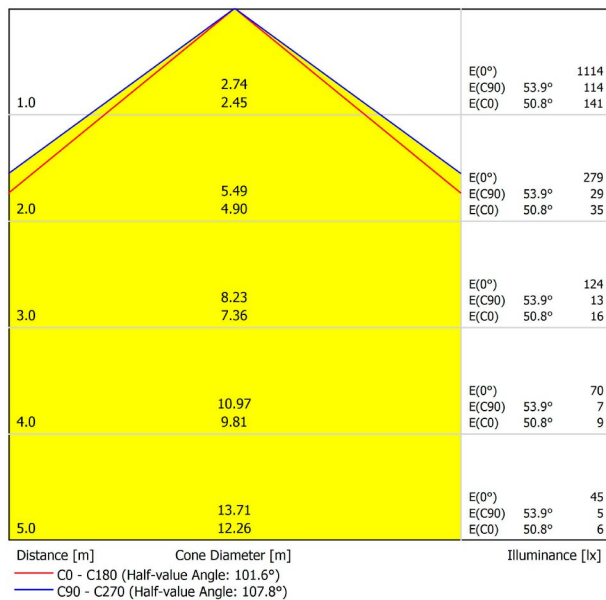

DIMENSIONS

ACCESSORIES

CUSTOM ACCESSORIES
(MANDATORY)

Name	FIFTY H0 RECESSED CUSTOM 120 DIM DALI/PUSH 3000K NT
Reference	A2911221NT
Color	Textured black
RAL	9005
Category	CUSTOM SYSTEMS
PRODUCT	
LIGHTING INFORMATION	
Light source	LED
Gross luminous flux	4300 Lm
Power	30,8 W
Power values of the system	33,85 W
Colour temperature	3000 K
Colour Rendering Index	CRI>90
Chromatic stability	Mac Adam Step 2
Light beam angle	102°
Lighting efficiency	70%
Efficacy	140 Lm/W
Current intensity	900 mA
Dimming	DALI / Push
Control through bluetooth	Please Consult
Driver	Included - Fast Connect
Electrical insulation class	⊕
Voltage	220 V/240 V
Frequency	50/60 Hz
Energy efficiency	A+
LED lifespan	L80B10 (Tc=80°C) >60.000h
OTHER DATA	
Ingress Protection	IP20
Recess measurements	1148 × 58 mm.
Diffuser included	Yes
Weight	4730 g.
Packaged weight	6440 g.
Packaging dimensions	Ø168 × 1305 mm.
Units per package	1
Materials	Aluminium / Polycarbonate

Fifty Custom, is Arkoslight's profile solution for surface, recessed, suspension or wall applications for lighting projects where a very specific length is required. A tailored suit.

POLAR DIAGRAM

CONICAL DIAGRAM