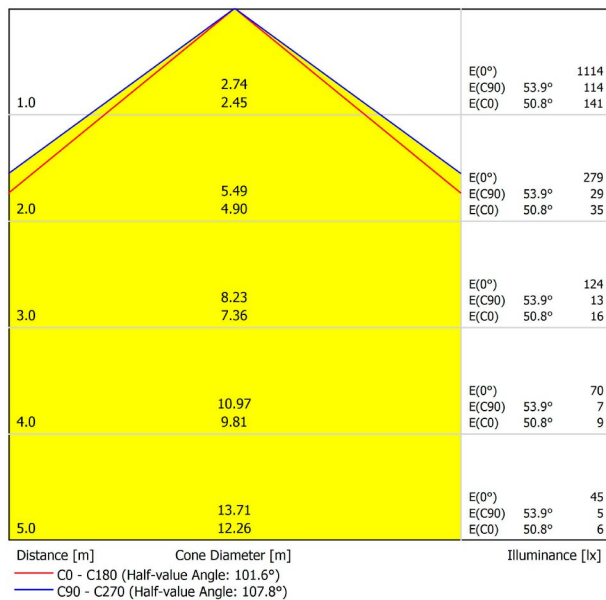

CONICAL DIAGRAM