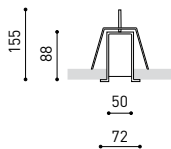

DIMENSIONS

ACCESSORIES

CUSTOM ACCESSORIES  
(MANDATORY)

Name	FIFTY H0 RECESSED CUSTOM 120 DIM DALI/PUSH 4000K NT
Reference	A2911222NT
Color	Textured black
RAL	9005
Category	CUSTOM SYSTEMS

PRODUCT

Name	FIFTY H0 RECESSED CUSTOM 120 DIM DALI/PUSH 4000K NT
Reference	A2911222NT
Color	Textured black
RAL	9005
Category	CUSTOM SYSTEMS

LIGHTING INFORMATION

Light source	LED
Gross luminous flux	4400 Lm
Power	30,8 W
Power values of the system	33,85 W
Colour temperature	4000 K
Colour Rendering Index	CRI>90
Chromatic stability	Mac Adam Step 2
Light beam angle	102°
Lighting efficiency	70%
Efficacy	143 Lm/W
Current intensity	900 mA
Dimming	DALI / Push
Control through bluetooth	Please Consult
Driver	Included - Fast Connect
Electrical insulation class	⊕
Voltage	220 V/240 V
Frequency	50/60 Hz
Energy efficiency	A+
LED lifespan	L80B10 (Tc=80°C) >60.000h

OTHER DATA

Ingress Protection	IP20
Recess measurements	1148 x 58 mm.
Diffuser included	Yes
Weight	4730 g.
Packaged weight	6440 g.
Packaging dimensions	Ø168 x 1305 mm.
Units per package	1
Materials	Aluminium / Polycarbonate