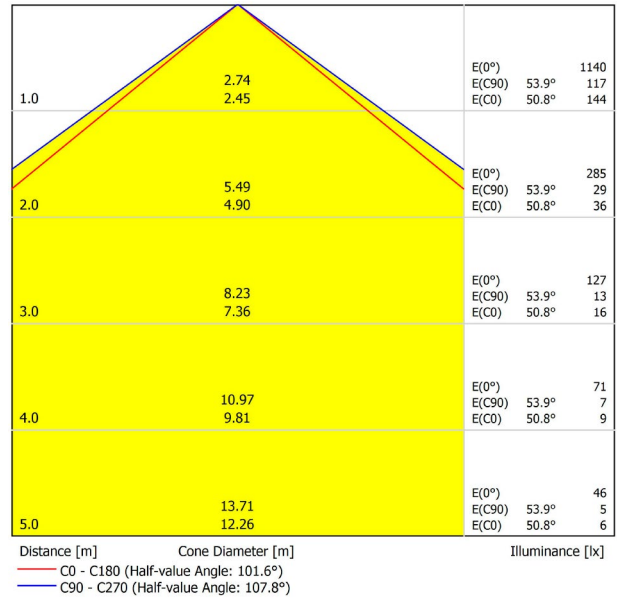

CONICAL DIAGRAM