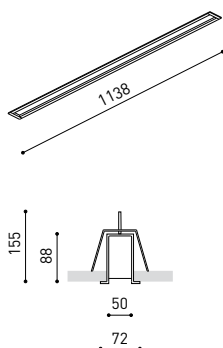

DIMENSIONS

ACCESSORIES

CUSTOM ACCESSORIES
(MANDATORY)

Name	FIFTY H0 RECESSED CUSTOM 120 DIM DALI/PUSH 4000K WT
Reference	A2911222WT
Color	Textured white
RAL	9016
Category	CUSTOM SYSTEMS

PRODUCT

Name	FIFTY H0 RECESSED CUSTOM 120 DIM DALI/PUSH 4000K WT
Reference	A2911222WT
Color	Textured white
RAL	9016
Category	CUSTOM SYSTEMS

LIGHTING INFORMATION

Light source	LED
Gross luminous flux	4400 Lm
Power	30,8 W
Power values of the system	33,85 W
Colour temperature	4000 K
Colour Rendering Index	CRI>90
Chromatic stability	Mac Adam Step 2
Light beam angle	102°
Lighting efficiency	70%
Efficacy	143 Lm/W
Current intensity	900 mA
Dimming	DALI / Push
Control through bluetooth	Please Consult
Driver	Included - Fast Connect
Electrical insulation class	⊕
Voltage	220 V/240 V
Frequency	50/60 Hz
Energy efficiency	A+
LED lifespan	L80B10 (Tc=80°C) >60.000h

OTHER DATA

Ingress Protection	IP20
Recess measurements	1148 x 58 mm.
Diffuser included	Yes
Weight	4730 g.
Packaged weight	6440 g.
Packaging dimensions	Ø168 x 1305 mm.
Units per package	1
Materials	Aluminium / Polycarbonate

FIFTY 2 End Cap Kit Recessed	1050-00-20- WT NT
FIFTY Straight Joiner	1050-01-80
FIFTY Power Line	A231-00-00

COLOUR | WT □ RAL 9016 | NT ■ RAL 9005 |

MATERIAL |  AL |