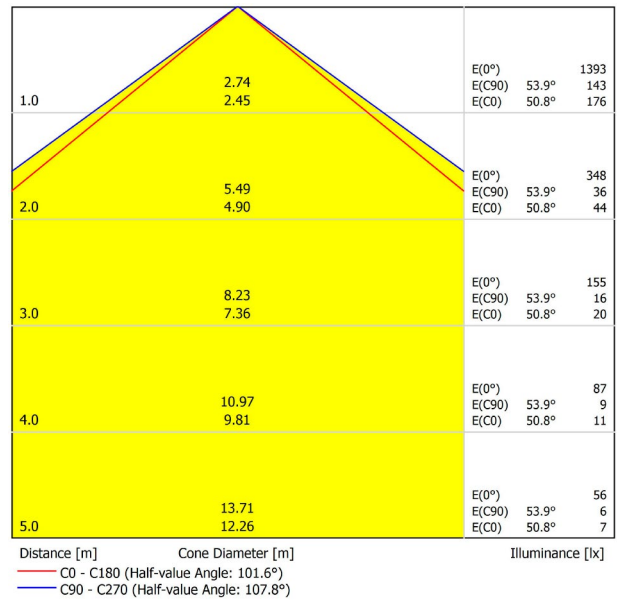

CONICAL DIAGRAM