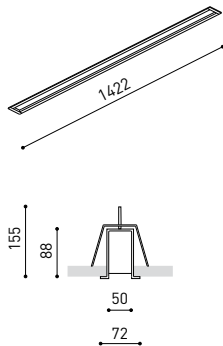

DIMENSIONS

ACCESSORIES

CUSTOM ACCESSORIES
(MANDATORY)

Name	FIFTY H0 RECESSED CUSTOM 150 3000K NT
Reference	A2911311NT
Color	Textured black
RAL	9005
Category	CUSTOM SYSTEMS

LIGHTING INFORMATION

Light source	LED
Gross luminous flux	5375 Lm
Power	38,5 W
Power values of the system	44,77 W
Colour temperature	3000 K
Colour Rendering Index	CRI>90
Chromatic stability	Mac Adam Step 2
Light beam angle	102°
Lighting efficiency	70%
Efficacy	140 Lm/W
Current intensity	900 mA
Control through bluetooth	Please Consult
Driver	Included - Fast Connect
Electrical insulation class	⊕
Voltage	220 V/240 V
Frequency	50/60 Hz
Energy efficiency	A+
LED lifespan	L80B10 (Tc=80°C) >60.000h

OTHER DATA

Ingress Protection	IP20
Recess measurements	1432 × 58 mm.
Diffuser included	Yes
Weight	5920 g.
Packaged weight	8170 g.
Packaging dimensions	Ø168 × 1590 mm.
Units per package	1
Materials	Aluminium / Polycarbonate

Fifty Custom, is Arkoslight's profile solution for surface, recessed, suspension or wall applications for lighting projects where a very specific length is required. A tailored suit.

POLAR DIAGRAM

CONICAL DIAGRAM

FIFTY 2 End Cap Kit Recessed	1050-00-20- WT NT
FIFTY Straight Joiner	1050-01-80
FIFTY Power Line	A231-00-00

COLOUR | WT □ RAL 9016 | NT ■ RAL 9005 |

MATERIAL |  AL |