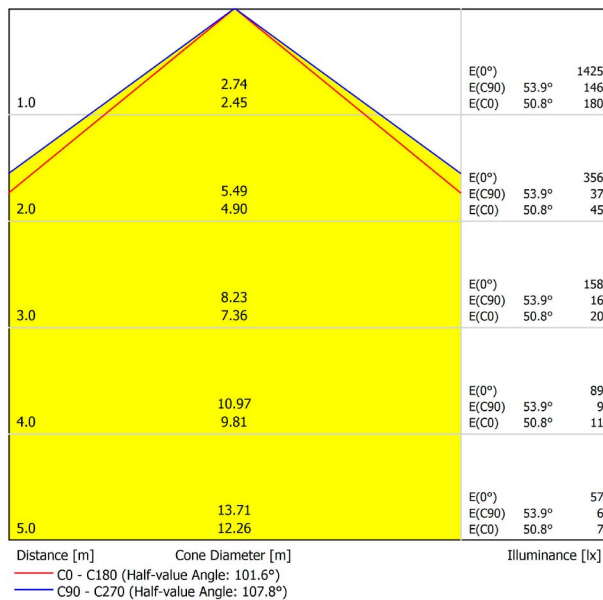

CONICAL DIAGRAM