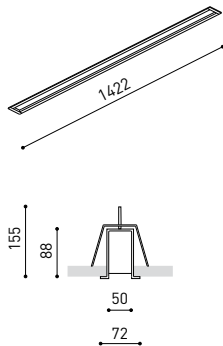

DIMENSIONS

ACCESSORIES

CUSTOM ACCESSORIES
(MANDATORY)

Name	FIFTY H0 RECESSED CUSTOM 150 4000K WT
Reference	A2911312WT
Color	Textured white
RAL	9016
Category	CUSTOM SYSTEMS

PRODUCT

FIFTY H0 RECESSED CUSTOM 150 4000K WT
A2911312WT
Textured white
9016
CUSTOM SYSTEMS

OTHER DATA

Ingress Protection	IP20
Recess measurements	1432 × 58 mm.
Diffuser included	Yes
Weight	5920 g.
Packaged weight	8170 g.
Packaging dimensions	Ø168 × 1590 mm.
Units per package	1
Materials	Aluminium / Polycarbonate

Fifty Custom, is Arkoslight's profile solution for surface, recessed, suspension or wall applications for lighting projects where a very specific length is required. A tailored suit.

POLAR DIAGRAM

CONICAL DIAGRAM

FIFTY 2 End Cap Kit Recessed	1050-00-20- WT NT
FIFTY Straight Joiner	1050-01-80
FIFTY Power Line	A231-00-00

COLOUR | WT □ RAL 9016 | NT ■ RAL 9005 |

MATERIAL |  AL |