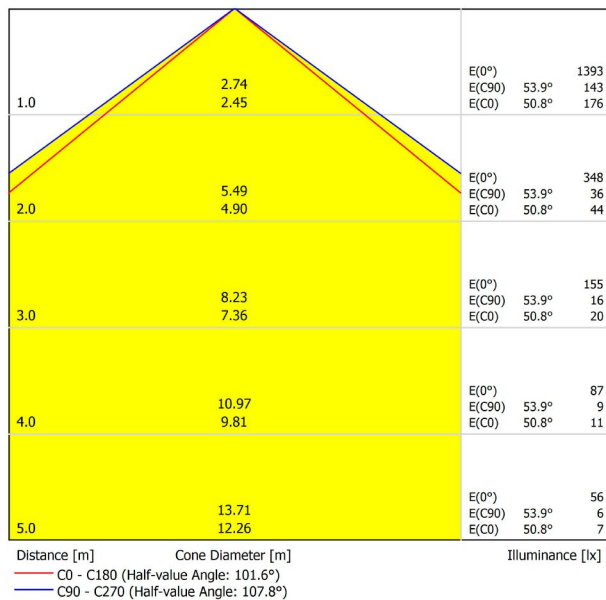

CONICAL DIAGRAM