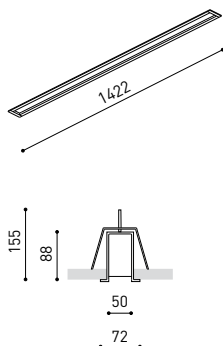

DIMENSIONS

ACCESSORIES

CUSTOM ACCESSORIES
(MANDATORY)

Name	FIFTY H0 RECESSED CUSTOM 150 DIM DALI/PUSH 3000K WT
Reference	A2911321WT
Color	Textured white
RAL	9016
Category	CUSTOM SYSTEMS

PRODUCT

Name	FIFTY H0 RECESSED CUSTOM 150 DIM DALI/PUSH 3000K WT
Reference	A2911321WT
Color	Textured white
RAL	9016
Category	CUSTOM SYSTEMS

LIGHTING INFORMATION

Light source	LED
Gross luminous flux	5375 Lm
Power	38,5 W
Power values of the system	42,31 W
Colour temperature	3000 K
Colour Rendering Index	CRI>90
Chromatic stability	Mac Adam Step 2
Light beam angle	102°
Lighting efficiency	70%
Efficacy	140 Lm/W
Current intensity	900 mA
Dimming	DALI / Push
Control through bluetooth	Please Consult
Driver	Included - Fast Connect
Electrical insulation class	⊕
Voltage	220 V/240 V
Frequency	50/60 Hz
Energy efficiency	A+
LED lifespan	L80B10 (Tc=80°C) >60.000h

OTHER DATA

Ingress Protection	IP20
Recess measurements	1432 × 58 mm.
Diffuser included	Yes
Weight	5920 g.
Packaged weight	8170 g.
Packaging dimensions	Ø168 × 1590 mm.
Units per package	1
Materials	Aluminium / Polycarbonate

FIFTY 2 End Cap Kit Recessed	1050-00-20- WT NT
FIFTY Straight Joiner	1050-01-80
FIFTY Power Line	A231-00-00

COLOUR | WT □ RAL 9016 | NT ■ RAL 9005 |

MATERIAL |  AL |