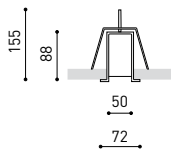

DIMENSIONS

ACCESSORIES

CUSTOM ACCESSORIES
(MANDATORY)

Name	FIFTY H0 RECESSED CUSTOM 150 DIM DALI/PUSH 4000K NT
Reference	A2911322NT
Color	Textured black
RAL	9005
Category	CUSTOM SYSTEMS

PRODUCT

Name	FIFTY H0 RECESSED CUSTOM 150 DIM DALI/PUSH 4000K NT
Reference	A2911322NT
Color	Textured black
RAL	9005
Category	CUSTOM SYSTEMS

LIGHTING INFORMATION

Light source	LED
Gross luminous flux	5500 Lm
Power	38,5 W
Power values of the system	42,31 W
Colour temperature	4000 K
Colour Rendering Index	CRI>90
Chromatic stability	Mac Adam Step 2
Light beam angle	102°
Lighting efficiency	70%
Efficacy	143 Lm/W
Current intensity	900 mA
Dimming	DALI / Push
Control through bluetooth	Please Consult
Driver	Included - Fast Connect
Electrical insulation class	⊕
Voltage	220 V/240 V
Frequency	50/60 Hz
Energy efficiency	A+
LED lifespan	L80B10 (Tc=80°C) >60.000h

OTHER DATA

Ingress Protection	IP20
Recess measurements	1432 × 58 mm.
Diffuser included	Yes
Weight	5920 g.
Packaged weight	8170 g.
Packaging dimensions	Ø168 × 1590 mm.
Units per package	1
Materials	Aluminium / Polycarbonate