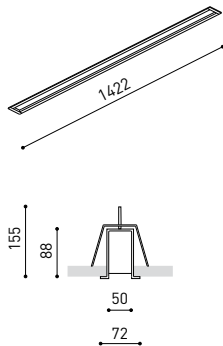

DIMENSIONS

ACCESSORIES

CUSTOM ACCESSORIES
(MANDATORY)

Name	FIFTY H0 RECESSED CUSTOM 150 DIM DALI/PUSH 4000K WT
Reference	A2911322WT
Color	Textured white
RAL	9016
Category	CUSTOM SYSTEMS

PRODUCT

Name	FIFTY H0 RECESSED CUSTOM 150 DIM DALI/PUSH 4000K WT
Reference	A2911322WT
Color	Textured white
RAL	9016
Category	CUSTOM SYSTEMS

LIGHTING INFORMATION

Light source	LED
Gross luminous flux	5500 Lm
Power	38,5 W
Power values of the system	42,31 W
Colour temperature	4000 K
Colour Rendering Index	CRI>90
Chromatic stability	Mac Adam Step 2
Light beam angle	102°
Lighting efficiency	70%
Efficacy	143 Lm/W
Current intensity	900 mA
Dimming	DALI / Push
Control through bluetooth	Please Consult
Driver	Included - Fast Connect
Electrical insulation class	⊕
Voltage	220 V/240 V
Frequency	50/60 Hz
Energy efficiency	A+
LED lifespan	L80B10 (Tc=80°C) >60.000h

OTHER DATA

Ingress Protection	IP20
Recess measurements	1432 × 58 mm.
Diffuser included	Yes
Weight	5920 g.
Packaged weight	8170 g.
Packaging dimensions	Ø168 × 1590 mm.
Units per package	1
Materials	Aluminium / Polycarbonate

Fifty Custom, is Arkoslight's profile solution for surface, recessed, suspension or wall applications for lighting projects where a very specific length is required. A tailored suit.

POLAR DIAGRAM

CONICAL DIAGRAM